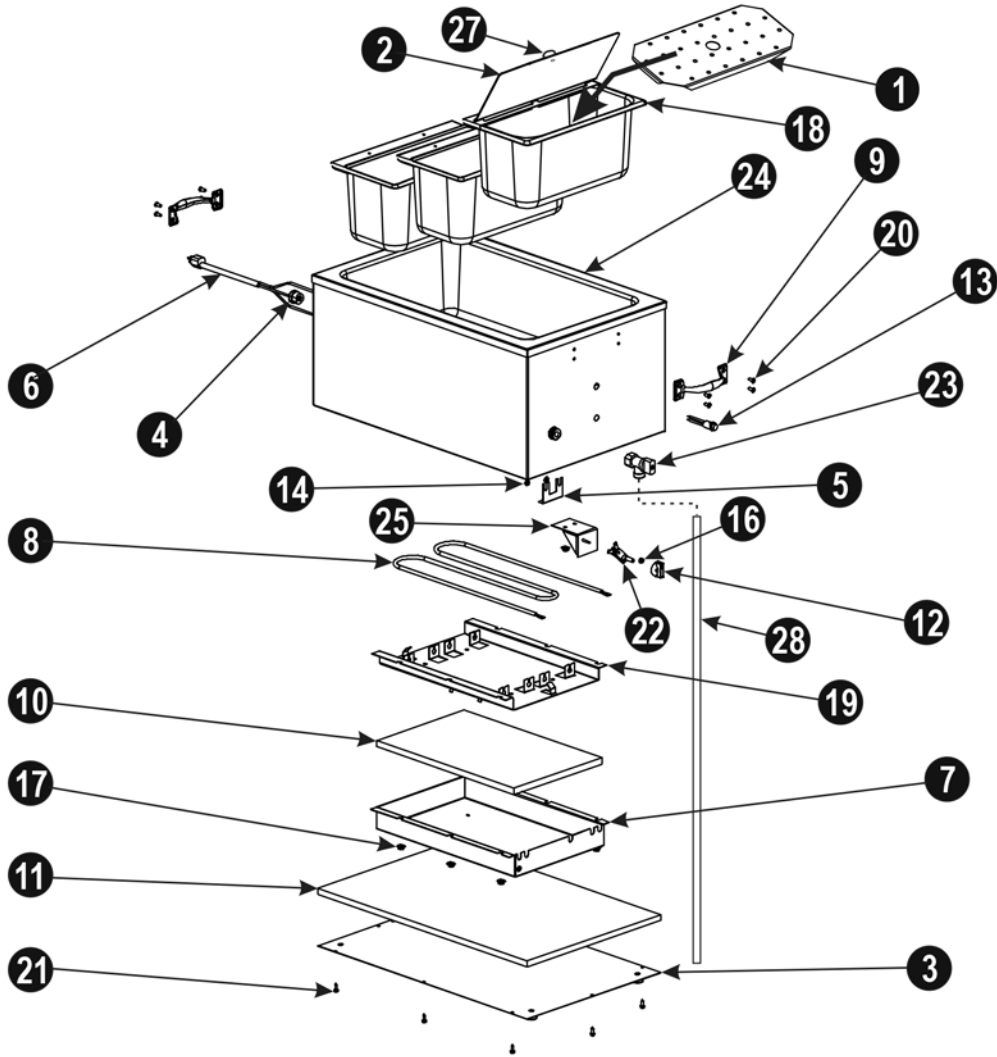

## EXPLODED VIEW – CWM-2A

Item #	Part Number	Description
1	70107263	False Bottom
2	70107259	Cover, Hinge
3	70107266	Cover, Bottom Foot Assy, 12 x 20
4	89111	Bushing, Strain Relief SR-7W-2
5	70107254	Clip, Retainer
6	55945	Cord w/Leads
7	55610	Cover, Bottom
8	56322	Element, 1500W, 115V
9	70107230	Handle, Utility
10	56547	Insulation 14 3/8 x 9 1/4 x 1/2
11	54817	Insulation 14 x 22 x 1/2
12	87146	Knob
13	56530	Light, Pilot
14	89061	Nut, Hex 10-24
15	88961	Nut, Hex 10-24, Green
16	89054	Nut, KEPS 6-32
17	89025	Nut, Speed 10-24 Pal Zinc
18	70107261	W/ Assy Pan
19	56506	Plate, Reflector

Item #	Part Number	Description
20	89175	Rivet, Pop 66D
21	89073	Screw, #8 x 1/2 Hex Tapit Sht Mtl
22	69138	Thermostat, 200° F w/Spring Clip
23	70107253	Valve, 1/4 Turn
24	70107248	W/Assy, Cooker Warmer
25	70107216	W/Assy, T-stat Bracket
26	70107264	Washer, #10, External Lock
27	89059	Knob
28	89165	Tube, Drain
29	66736	*Tape, PVC 1" White
		* Not Shown