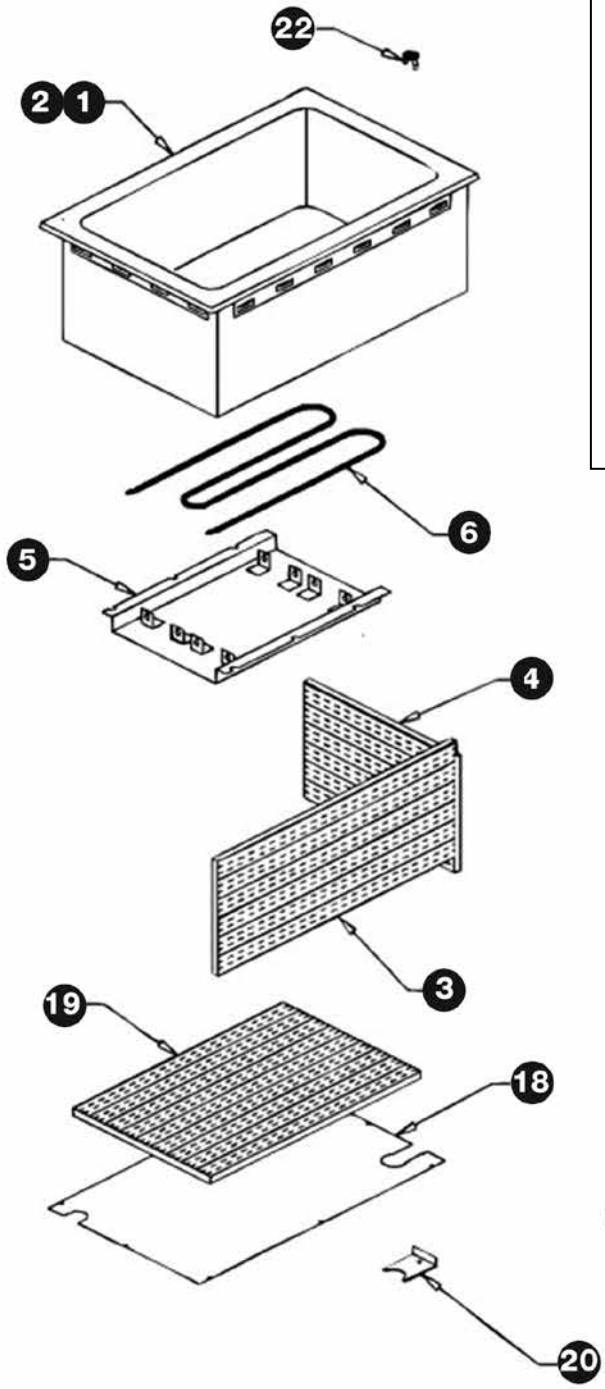

DESIGNED SMART. BUILT SOLID.®

PARTS CATALOG

Insulated Top Mount Hot Food Wells

Models: HFW-1

Intended for other than household use. Unit must be kept clear of combustibles at all times.

HFW-2 shown

Model	Part Number	Voltage	Watts
HFW-1	56440	208/240V	1200/1600W
HFW-1	56444	208/240V	1200/1600W
HFW-1	56445	120V	1500W
HFW-1	56449	120V	1500W
For 72" thermostat add suffix -72 to model and part number. For UL kit add suffix -36UL or -72UL to model and part number			

972.908.6100 Phone
214.565.0976 Fax

+1.800.527.2100
www.apwwyott.com

EXPLODED VIEW – HFW-1

Item #	Part Number	Description
1	56436	Pan & Wrapper W/Drain
2	55304	Pan & Wrapper No Drain
3	56443	Side Insulation
4	56442	End Insulation
5	56506	Reflector Plate
6	56322	Element 120V-1500W
	55441	Element 208/240V-1200/1600W
7	56370	Control Housing
8	56529	Increase Decrease Plate
9	56530	Indicator Light
10	56527	Thermostat
11	56528	Knob
12	56581	Conduit Box
13	55341	Flex Conduit
14	55340	Anti Short Bushing
15	55343	Conduit Connector 90°
16	55339	Conduit Connector
17	56586	Conduit Box Cover
18	56386	Bottom Panel
19	56387	Bottom Insulation
20	56388	Hole Cover
21	56542	Dial Setting Plate
22	56655	Drain Strainer
23	55872	Perma-Gum Package
24	56416	Wire Set
Parts Not Shown		
	88961	10-24 Green Hex Nut
	89061	10-24 Hex Nut
	89068	Flat Washer 5/16" X 3/4" X 1/16"
	89071	#10 Flat Washer
	89059	#10 External Lock washer
	89073	#8 X 1/2" Sheet Metal Screw
	89120	Jiffy Clip

WIRING DIAGRAM – HFW-1