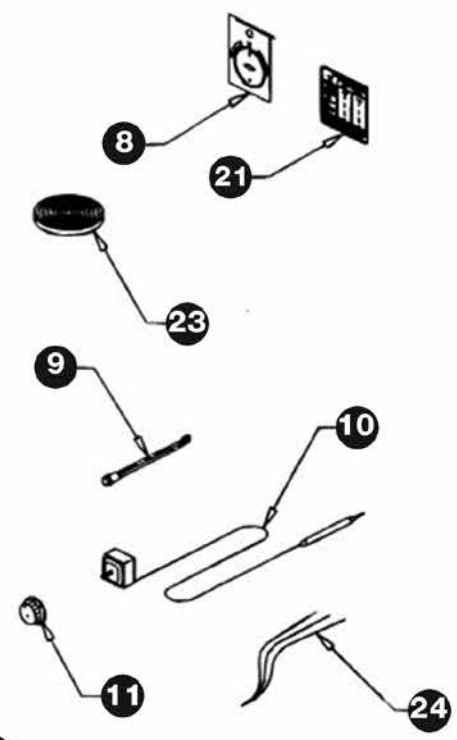

DESIGNED SMART. BUILT SOLID.®

PARTS CATALOG

Insulated Top Mount Hot Food Wells

Models: HFW-1

Intended for other than household use. Unit must be kept clear of combustibles at all times.

HFW-2 shown

Model	Part Number	Voltage	Watts
HFW-1	56440	208/240V	1200/1600W
HFW-1	56444	208/240V	1200/1600W
HFW-1	56445	120V	1500W
HFW-1	56449	120V	1500W
For 72" thermostat add suffix -72 to model and part number. For UL kit add suffix -36UL or -72UL to model and part number			

972.908.6100 Phone
214.565.0976 Fax

+1.800.527.2100
www.apwwyott.com

EXPLODED VIEW – HFW-1

Item #	Part Number	Description
1	56436	Pan & Wrapper W/Drain
2	55304	Pan & Wrapper No Drain
3	56443	Side Insulation
4	56442	End Insulation
5	56506	Reflector Plate
6	56322	Element 120V-1500W
	55441	Element 208/240V-1200/1600W
7	56370	Control Housing
8	56529	Increase Decrease Plate
9	56530	Indicator Light
10	56527	Thermostat
11	56528	Knob
12	56581	Conduit Box
13	55341	Flex Conduit
14	55340	Anti Short Bushing
15	55343	Conduit Connector 90°
16	55339	Conduit Connector
17	56586	Conduit Box Cover
18	56386	Bottom Panel
19	56387	Bottom Insulation
20	56388	Hole Cover
21	56542	Dial Setting Plate
22	56655	Drain Strainer
23	55872	Perma-Gum Package
24	56416	Wire Set
Parts Not Shown		
	88961	10-24 Green Hex Nut
	89061	10-24 Hex Nut
	89068	Flat Washer 5/16" X 3/4" X 1/16"
	89071	#10 Flat Washer
	89059	#10 External Lock washer
	89073	#8 X 1/2" Sheet Metal Screw
	89120	Jiffy Clip

WIRING DIAGRAM – HFW-1