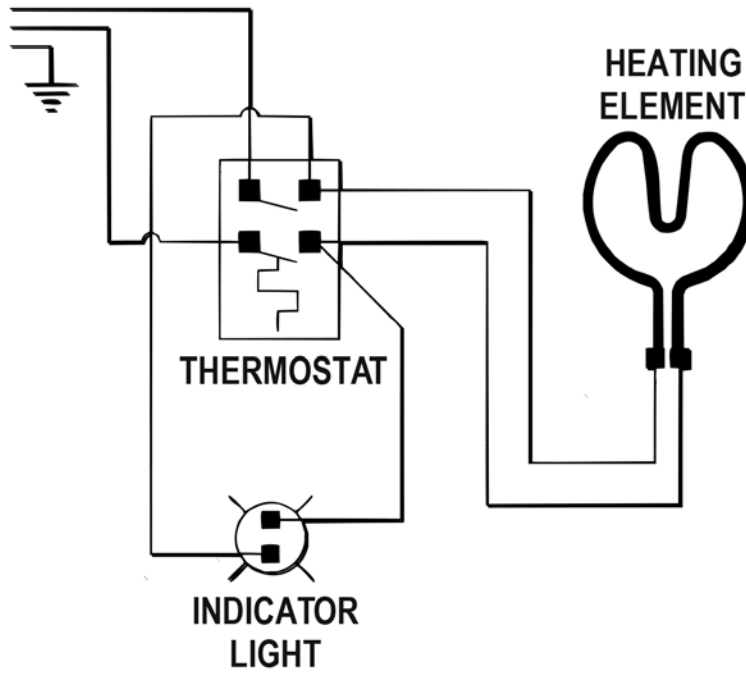

972.908.6100 Phone
214.565.0976 Fax

+1.800.527.2100
www.apwwyott.com

Exploded View – HFW-23, HFW-23D

Item #	Part Number	Description
1	56419	Pan & Wrapper (W/Drain)
2	56403	Pan & Wrapper (No Drain)
3	56411	Insulation
4	55990	Element Cover
5	55695	Element Clamp
6	55696	Anti-Rotation Clamp
7	55960	Heating Element 120V-800W
8	56370	Control Housing
9	56529	Increase-Decrease Plate (Cap-Bulb Thermostat Models Only)
10	56530	Indicator Light
11	56527	Thermostat
12	56528	Knob, Thermostat
13	56581	Conduit Box
14	56586	Conduit Box Cover
15	55341	Flex Conduit
16	55340	Anti-short Bushing
17	55343	Conduit Connector 90°
18	55339	Conduit Connector
19	56426	Bottom Panel
20	56388	Hole Cover
21	56542	Dial Setting Label
22	56655	Drain Strainer
23	50817	Heat Transfer Plate
24	55564	Infinite Control
25	69107	Limiting Thermostat (Only w/Infinite Control)
26	55817	Knob, Infinite Control
27	56416	Wire Set
28	55872	Perma-Gum Package
29	89120	#105 Jiffy Clip
30	55258	Infinite Control Plate
Parts Not Shown		
	89061	#10-24 Hex Nut
	89068	5/16 X 3/4 X 1/16 Flat Washer
	89071	#10 Flat Washer
	88961	#10-24 Green Hex Nut, Ground
	89073	#8 X 1/2 Hex Sheet Metal Screw
	89059	#10 External Lockwasher

THERMOSTAT CONFIGURATION WIRING DIAGRAM – HFW-23, HFW-23D

INFINITE CONTROL WIRING DIAGRAM – HFW-23, HFW-23D