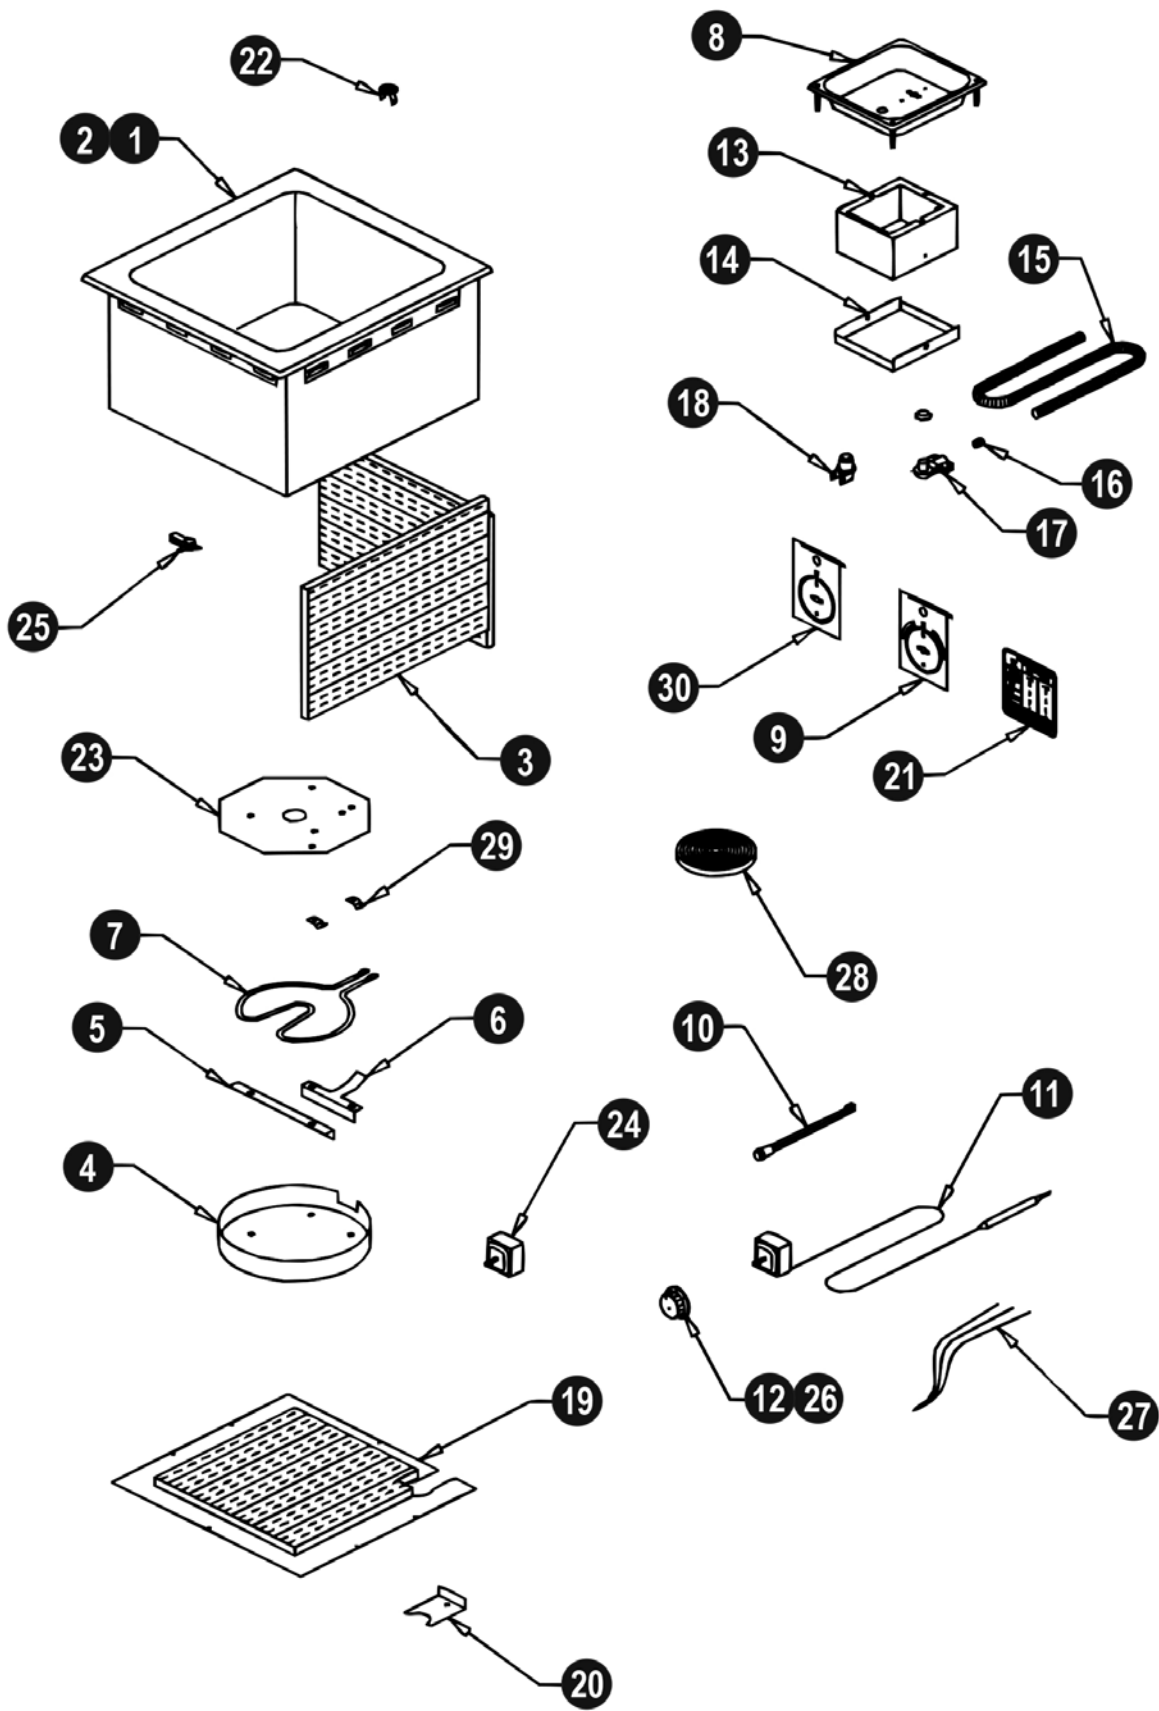

972.908.6100 Phone
214.565.0976 Fax

+1.800.527.2100
www.apwwyott.com

Exploded View – HFW-23, HFW-23D

Item #	Part Number	Description
1	56419	Pan & Wrapper (W/Drain)
2	56403	Pan & Wrapper (No Drain)
3	56411	Insulation
4	55990	Element Cover
5	55695	Element Clamp
6	55696	Anti-Rotation Clamp
7	55960	Heating Element 120V-800W
8	56370	Control Housing
9	56529	Increase-Decrease Plate (Cap-Bulb Thermostat Models Only)
10	56530	Indicator Light
11	56527	Thermostat
12	56528	Knob, Thermostat
13	56581	Conduit Box
14	56586	Conduit Box Cover
15	55341	Flex Conduit
16	55340	Anti-short Bushing
17	55343	Conduit Connector 90°
18	55339	Conduit Connector
19	56426	Bottom Panel
20	56388	Hole Cover
21	56542	Dial Setting Label
22	56655	Drain Strainer
23	50817	Heat Transfer Plate
24	55564	Infinite Control
25	69107	Limiting Thermostat (Only w/Infinite Control)
26	55817	Knob, Infinite Control
27	56416	Wire Set
28	55872	Perma-Gum Package
29	89120	#105 Jiffy Clip
30	55258	Infinite Control Plate
Parts Not Shown		
	89061	#10-24 Hex Nut
	89068	5/16 X 3/4 X 1/16 Flat Washer
	89071	#10 Flat Washer
	88961	#10-24 Green Hex Nut, Ground
	89073	#8 X 1/2 Hex Sheet Metal Screw
	89059	#10 External Lockwasher