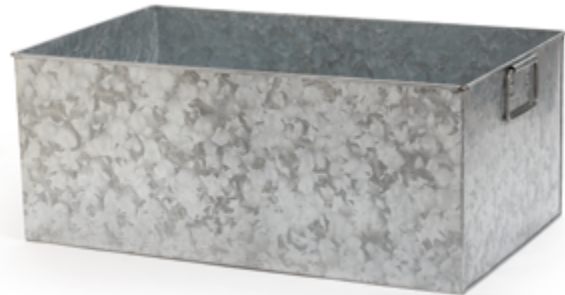

ITEM	MM-2-CPR/SS	MM-2-HCPR/SS
Capacity	2 oz. (59 ml)	2 oz. (59 ml)
Rim-full	2.5 oz. (74 ml)	2.5 oz. (74 ml)
Max dia.	1.75" (5 cm)	1.75" (5 cm)
Max width	2.5" (6 cm) w/handle	2.5" (6 cm) w/handle
Height	2" (5 cm)	2" (5 cm)
Case pack	1 set (set of 4)	1 set (set of 4)
Material	Copper-Plated Stainless Steel	Copper-Plated Stainless Steel

Beverage Tubs

Oval Antique Copper-Plated Beverage Tub with Rope Handles

BT-1712-ACPR	3 gal., 6.75" tall, 15.5" x 11.5"	11.4 L, 17 cm, 39 cm x 29 cm	1 ea.
BT-1913-ACPR	4 gal., 7" tall, 17.5" x 12.75"	15.1 L, 18 cm, 45 cm x 32 cm	1 ea.
BT-2215-ACPR	8 gal., 9.5" tall, 21.25" x 15.25"	30.3 L, 24 cm, 54 cm x 39 cm	1 ea.