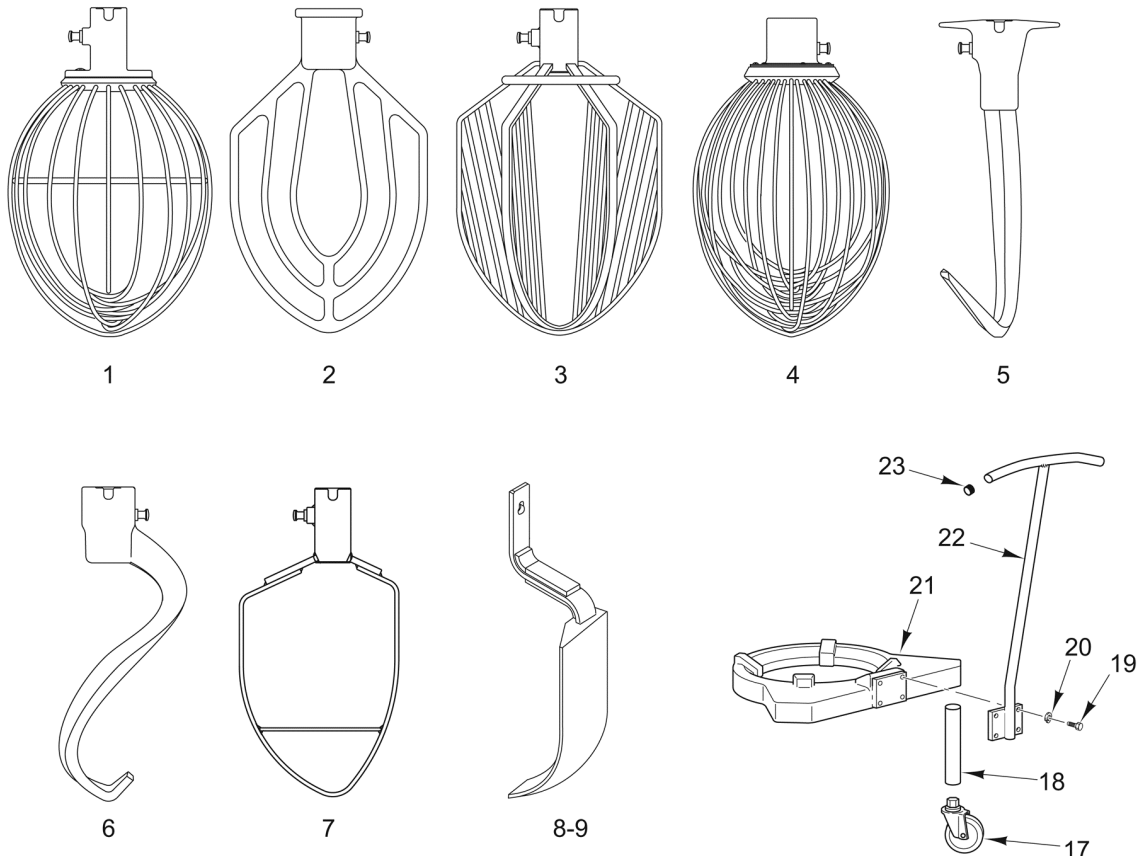

BOWL GUARD

BOWL GUARD

ILLUS. PL-58261	PART NO.	NAME OF PART	AMT.
1	00-874124	Wire Cage.....	1
2	00-874124-00002	Wire Cage.....	1
3	00-874126	Shoe - Front.....	1
4	SC-123-07	Mach. Screw 8-32 x 1/2 Slotted Truss Hd.....	1
5	SC-128-66	Mach. Screw 8-32 x 1/2 Tx. Button Hd. (ML-134341).....	1
6	00-437720	Key - Shoe.....	1
7	00-437433-00002	Shoe - Adjustable (All except ML-134341).....	1
8	00-437433-00003	Shoe - Adjustable (ML-134341).....	1
9	SC-122-45	Mach. Screw 1/4-20 x 3/8 Slotted Truss Hd.....	2
10	SC-128-65	Mach. Screw 1/4-20 x 1/2 Tx. Button Hd. (SST) (ML-134341).....	2
11	00-874127	Shoe - Fixed.....	1
12	SC-122-45	Mach. Screw 1/4-20 x 3/8 Slotted Truss Hd.....	2
13	SC-128-80	Mach. Screw 1/4-20 x 3/8 Tx. Button Hd. (SST).....	2
14	00-874123	Guard - Splash & Drip.....	1
15	SC-021-37	Mach. Screw 1/4-20 x 3/8 Slotted Rd. Hd. (SST).....	3
16	SC-128-80	Mach. Screw 1/4-20 x 3/8 Tx. Button Hd. (SST).....	3
17	00-875603	Bowl Assy. (60 Quart) (Packaged).....	1
18	00-875604	Bowl Assy. (40 Quart) (Packaged) (Not Shown).....	1
19	SC-122-45	Mach. Screw 1/4-20 x 3/8 Slotted Truss Hd.....	2
20	SC-128-80	Mach. Screw 1/4-20 x 3/8 Tx. Button Hd. (SST).....	2
21	00-874168	Stop - Cage.....	1
	00-512987	Adhesive (ML-134341).....	AR
	00-916004	Wire Cage Assy.....	1
	00-916004-00002	Wire Cage Assy. - Security.....	AR
	00-438824	Chute - Ingredient (Packaged).....	1