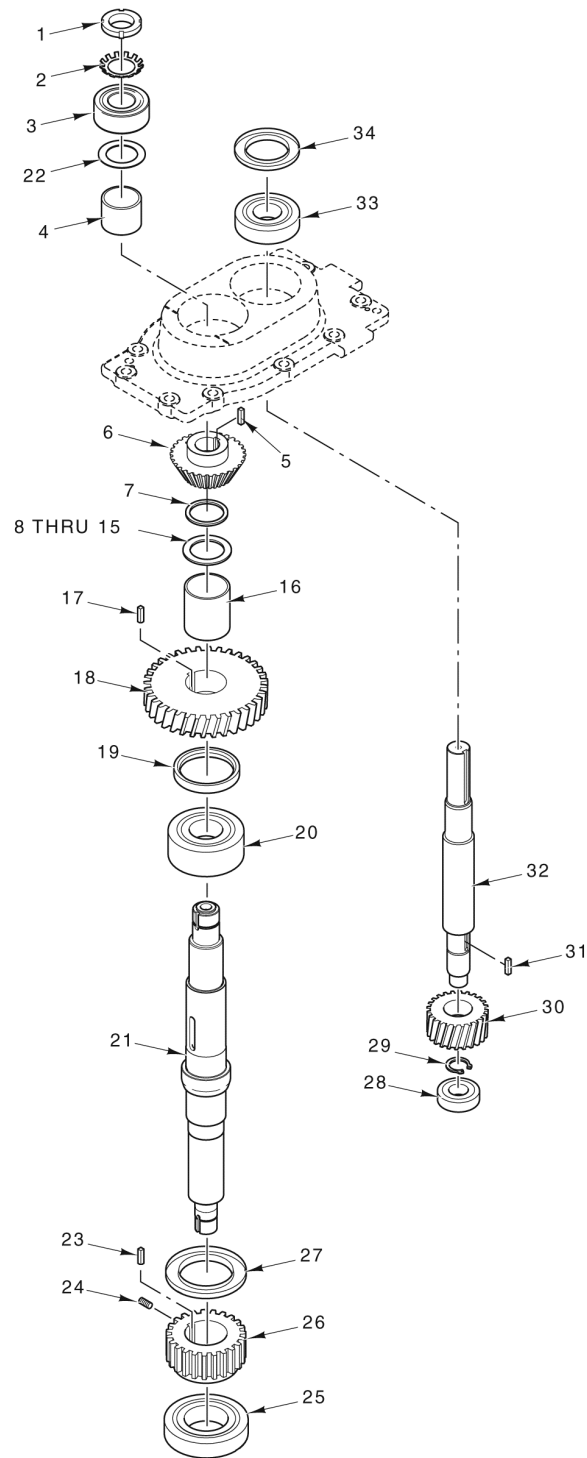

PL-58265

TRANSMISSION

TRANSMISSION

ILLUS. PL-58265	PART NO.	NAME OF PART	AMT.
1	NS-034-07	Lock Nut.....	1
2	WL-017-07	Lockwasher - Bearing 1.500 x 1.953.....	1
3	BB-021-35	Ball Bearing (SKF-5206 A-2RS/C3/HT51).....	1
4	00-874293	Spacer (1.505 I.D.).....	1
5	00-875419-00071	Key 5/16 x 5/16 x 15/8.....	1
6	00-874282	Gear - Bevel (30T).....	1
7	00-874384	Spacer - Gear.....	1
8	00-874283-00001	Shim - Gear (0.066 Thk.).....	AR
9	00-874283-00002	Shim - Gear (0.072 Thk.).....	AR
10	00-874283-00004	Shim - Gear (0.084 Thk.).....	AR
11	00-874283-00005	Shim - Gear (0.090 Thk.).....	AR
12	00-874283-00006	Shim - Gear (0.096 Thk.).....	AR
13	00-874283-00007	Shim - Gear (0.102 Thk.).....	AR
14	00-874283-00008	Shim - Gear (0.108 Thk.).....	AR
15	00-874283-00009	Shim - Gear (0.116 Thk.).....	AR
16	00-874294	Spacer (1.755 I.D.).....	1
17	00-875419-00075	Key 5/16 x 5/16 x 1-1/16.....	1
18	00-873914	Gear - Drive.....	1
19	00-873922	Spacer - Planetary Shaft.....	1
20	BB-009-30	Ball Bearing.....	1
21	00-875915	Shaft - Planetary.....	1
22	00-875909	Spacer.....	1
23	00-875419-00075	Key 5/16 x 5/16 x 1-1/16.....	1
24	SC-047-12	Set Screw 1/4-20 x 3/8 Socket Hdls., Knife Cup Pt.....	1
25	BB-021-58	Ball Bearing.....	1
26	00-873912	Gear - Sun.....	1
27	00-873939	Seal.....	1
28	BB-007-14	Ball Bearing.....	1
29	RR-009-07	Retaining Ring.....	1
30	00-873915	Gear - Pinion.....	1
31	00-012430-00048	Key 3/16 x 3/16 x 3/4.....	1
32	00-873913	Shaft - Input.....	1
33	BB-006-36	Ball Bearing.....	1
34	00-937065	Seal - Oil.....	1