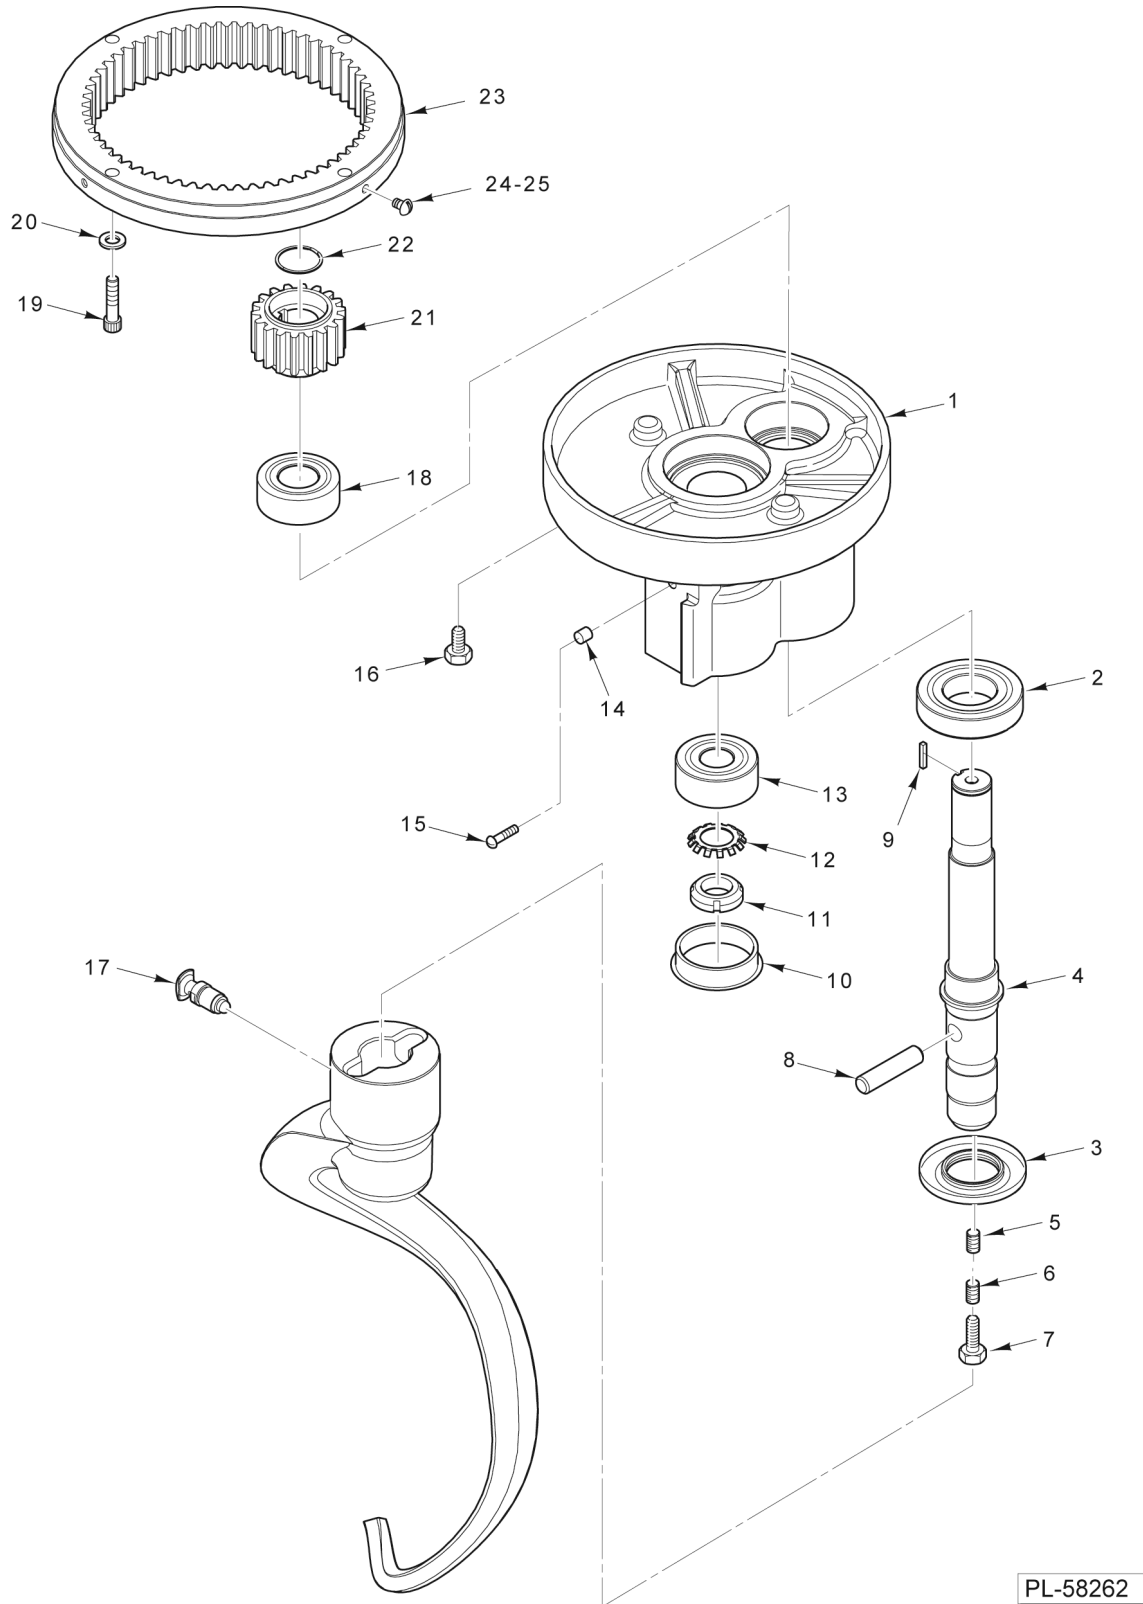

PLANETARY

PLANETARY

ILLUS. PL-58262	PART NO.	NAME OF PART	AMT.
1	00-873995-00002	Planetary.....	1
2	BB-007-01	Ball Bearing.....	1
3	00-292288	Seal.....	1
4	00-873923	Shaft - Agitator.....	1
5	00-007744	Set Screw Hdls., Cone Pt.....	1
6	SC-047-41	Set Screw 3/8-16 x 3/8 Hex Hdls., Cup Pt.....	1
7	00-064723	Plug - Agitator Shaft.....	1
8	00-873953	Pin - Agitator Shaft.....	1
9	00-012430-00154	Key 1/4 x 1/4 13/8.....	1
10	00-874291	Plug - Planetary (Plastic).....	1
11	NS-034-06	Lock Nut.....	1
12	WL-012-06	Lockwasher - Bearing 0.989 x 1.719.....	1
13	BB-021-52	Ball Bearing.....	1
14	00-874181	Spacer - Scraper Arm.....	1
15	SC-021-54	Mach. Screw 5/16-18 x 7/8 Slotted Rd. Hd. (SST).....	1
16	SC-041-26	Cap Screw 3/8-16 x 1/2 Hex Hd. (SST).....	2
17	00-874145	Plunger Assy.....	1
18	BB-021-35	Ball Bearing.....	1
19	SC-040-23	Cap Screw 3/8-16 x 1 1/4 Hex Soc. Hd.....	4
20	WL-019-92	Lockwasher 3/8 Helical.....	4
21	00-024270	Pinion - Internal (18T).....	1
22	RR-005-08	Retaining Ring.....	1
23	00-437692	Gear - Internal.....	1
24	SC-021-37	Mach. Screw 1/4-20 x 3/8 Slotted Rd. Hd. (SST).....	3
25	SC-128-80	Mach. Screw 1/4-20 x 3/8 Tx. Button Hd. (SST).....	3