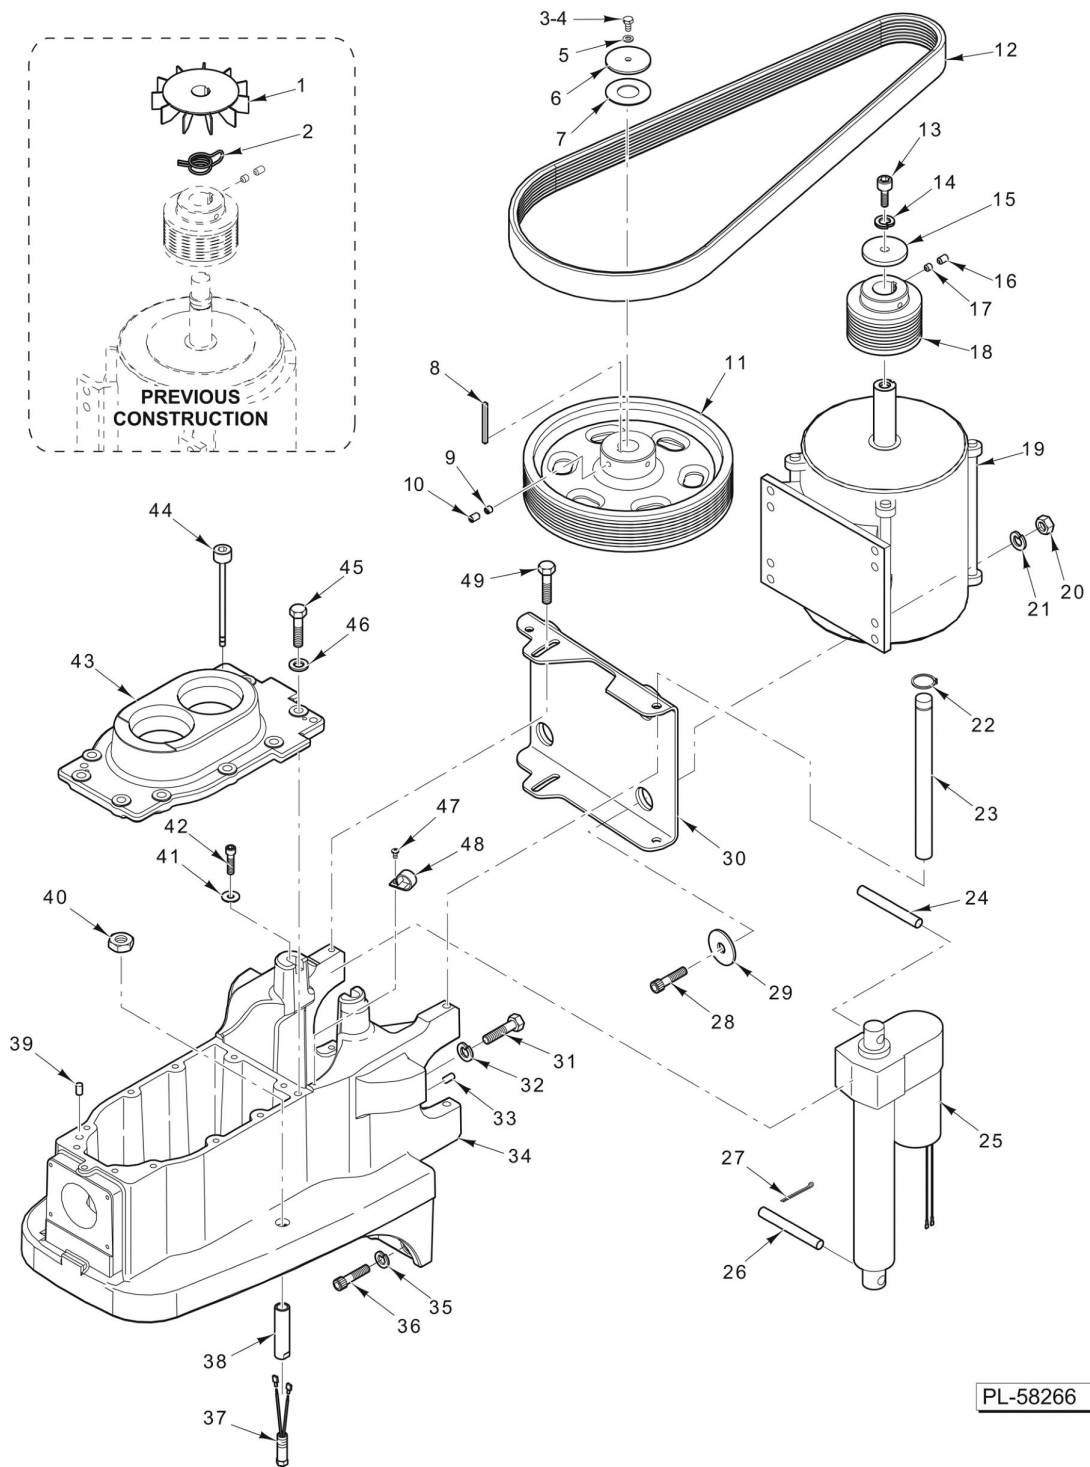

TRANSMISSION CASE AND MOTOR

TRANSMISSION CASE AND MOTOR

ILLUS.	PART NO.	NAME OF PART	AMT.
PL-58266			
1	00-916530	Fan - Cooling.....	1
2	00-916531	Clamp.....	1
3	SC-036-14	Cap Screw 1/4-20 x 1/2 Hex Hd.....	1
4	SC-121-72	Mach. Screw 1/4-20 x 1/2 Tx. Button Hd. (ML-134341).....	1
5	WL-003-38	Lockwasher 1/4 Helical.....	1
6	00-874345-00003	Washer - Special.....	1
7	00-874345-00004	Washer - Special.....	1
8	00-012430-00177	Key 1/4 x 1/4 x 2 1/2.....	1
9	SC-047-31	Set Screw 5/16-18 x 5/16 Hex Hdls., Cup Pt.....	2
10	SC-047-34	Set Screw 5/16-18 x 1/2 Hex Hdls., Cup Pt.....	2
11	00-874000	Sheave - Driven.....	1
12	00-873921-00002	Belt.....	1
13	SC-118-69	Cap Screw M8 x 1 1/4 x 16mm Hex Socket Hd.....	1
14	WL-020-13	Lockwasher M8 Helical.....	1
15	00-874345-00006	Washer (Special).....	1
16	SC-047-34	Set Screw 5/16-18 x 1/2 Hex Hdls., Cup Pt.....	2
17	SC-047-31	Set Screw 5/16-18 x 5/16 Hex Hdls., Cup Pt.....	2
18	00-873999	Sheave - Drive.....	1
19	00-917676	Motor - 3 Hp.....	1
20	NS-013-22	Nut 3/8-16 Hex.....	4
	00-012430-00163	Key 1/4 x 1/4 x 1 3/4.....	1
21	WL-004-06	Lockwasher 3/8 Helical.....	4
22	RR-004-19	Retaining Ring.....	2
23	00-874241	Pin - Pivot Motor Bracket.....	1
24	00-874315	Pin - Actuator (Upper).....	1
25	00-874057	Actuator (Bowl Lift).....	1
26	00-874117	Pin - Clevis.....	1
27	PC-003-50	Cotter Pin 7/64 x 1 Lg.....	1
28	SC-040-23	Cap Screw 3/8-16 x 1 1/4 Hex Soc. Hd.....	4
29	WS-006-36	Washer.....	4
30	00-916331	Plate - Mounting.....	1
31	SC-062-67	Cap Screw 1/2-13 x 2 1/4 Hex Hd.....	2
32	WL-004-11	Lockwasher 1/2 Helical.....	2
33	00-011800-00221	Dowel.....	2
34	00-873996-00003	Case - Transmission.....	1
35	WL-004-11	Lockwasher 1/2 Helical.....	2
36	SC-040-36	Cap Screw 1/2-13 x 1 3/4 Soc. Hex Hd.....	2
37	00-874958-00001	Switch - Reed & Extension.....	1
38	00-874128	Extension - Bowl Guard Switch (Bowl Guard).....	1
39	00-011800-00224	Dowel.....	2
40	NS-017-46	Jam Nut 3/4-10 Hex.....	1
41	WS-006-36	Washer.....	2
42	SC-040-16	Cap Screw 5/16-18 x 1 Hex Soc. Hd.....	2
43	00-873916-00002	Cover - Transmission.....	1
44	00-874131	Dipstick.....	1
45	SC-062-48	Cap Screw 3/8-16 x 1 1/8 Hex Hd.....	10
46	WL-004-04	Lockwasher 3/8 Helical.....	10
47	SC-018-62	Mach. Screw 10-24 x 3/8.....	1
48	00-294677-00003	Clamp.....	1
49	SC-123-50	Cap Screw 3/8-16 x 1 Hex Washer Hd.....	2
	00-916734-00001	Harness - Wiring.....	1