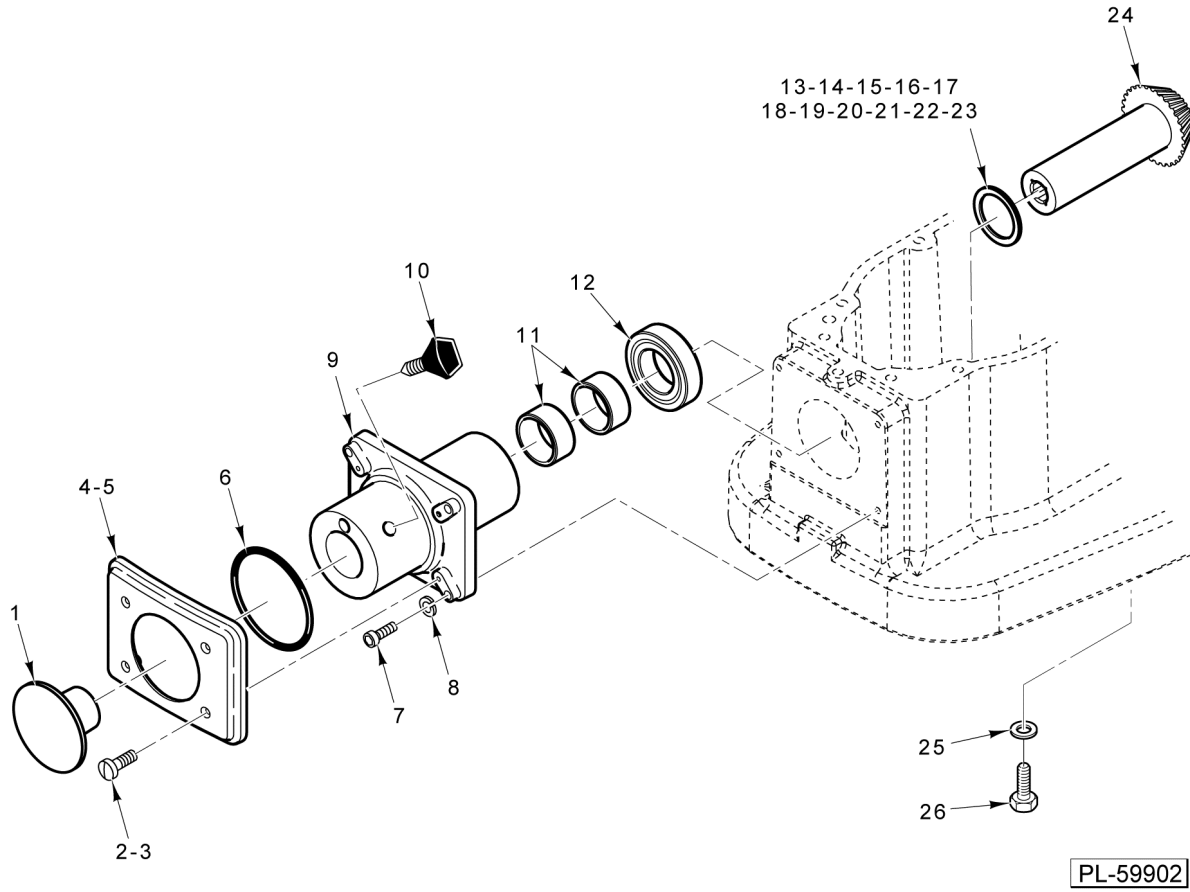

ATTACHMENT HUB

ATTACHMENT HUB

ILLUS.	PART NO.	NAME OF PART	AMT.
PL-59902			
1	00-917221	Plug - Attachment.....	1
2	SC-079-04	Mach. Screw 8-32 x 3/4 Phil. Oval Hd. (SST).....	4
3	SC-128-85	Mach. Screw 8-32 x 3/4 Tx. Flat Hd. (SST) (ML-141069).....	4
4	00-917222	Panel - Front.....	1
5	00-875813	Seal - Front Cover.....	1
6	OR-001-09	O-Ring.....	1
7	SD-036-13	Self-Tapping Screw 1/4-20 x 1-1/4 Hex Washer Hd., Type T.....	4
8	WL-003-38	Lockwasher 1/4 Helical.....	4
9	00-874290-00005	Hub - Attachment.....	1
10	00-108197-00001	Thumb Screw 1-1/4.....	1
11	BN-002-06	Bearing - Needle.....	2
12	BB-013-03	Ball Bearing - Nice #618.....	1
13	00-061920-00001	Washer - Thrust (0.076 Thk.).....	AR
14	00-061920-00002	Washer - Thrust (0.079 Thk.).....	AR
15	00-061920-00003	Washer - Thrust (0.082 Thk.).....	AR
16	00-061920-00004	Washer - Thrust (0.085 Thk.).....	AR
17	00-061920-00005	Washer - Thrust (0.088 Thk.).....	AR
18	00-061920-00006	Washer - Thrust (0.091 Thk.).....	AR
19	00-061920-00007	Washer - Thrust (0.094 Thk.).....	AR
20	00-061920-00008	Washer - Thrust (0.097 Thk.).....	AR
21	00-061920-00009	Washer - Thrust (0.100 Thk.).....	AR
22	00-061920-00010	Washer - Thrust (0.103 Thk.).....	AR
23	00-061920-00011	Washer - Thrust (0.106 Thk.).....	AR
24	00-874277	Pinion - Bevel (24T).....	1
25	WS-021-21	Washer 0.500 x 0.750 x 0.093 (Nylon).....	1
26	SC-041-42	Cap Screw 1/2-20 x 1 Hex Hd. (SST).....	1