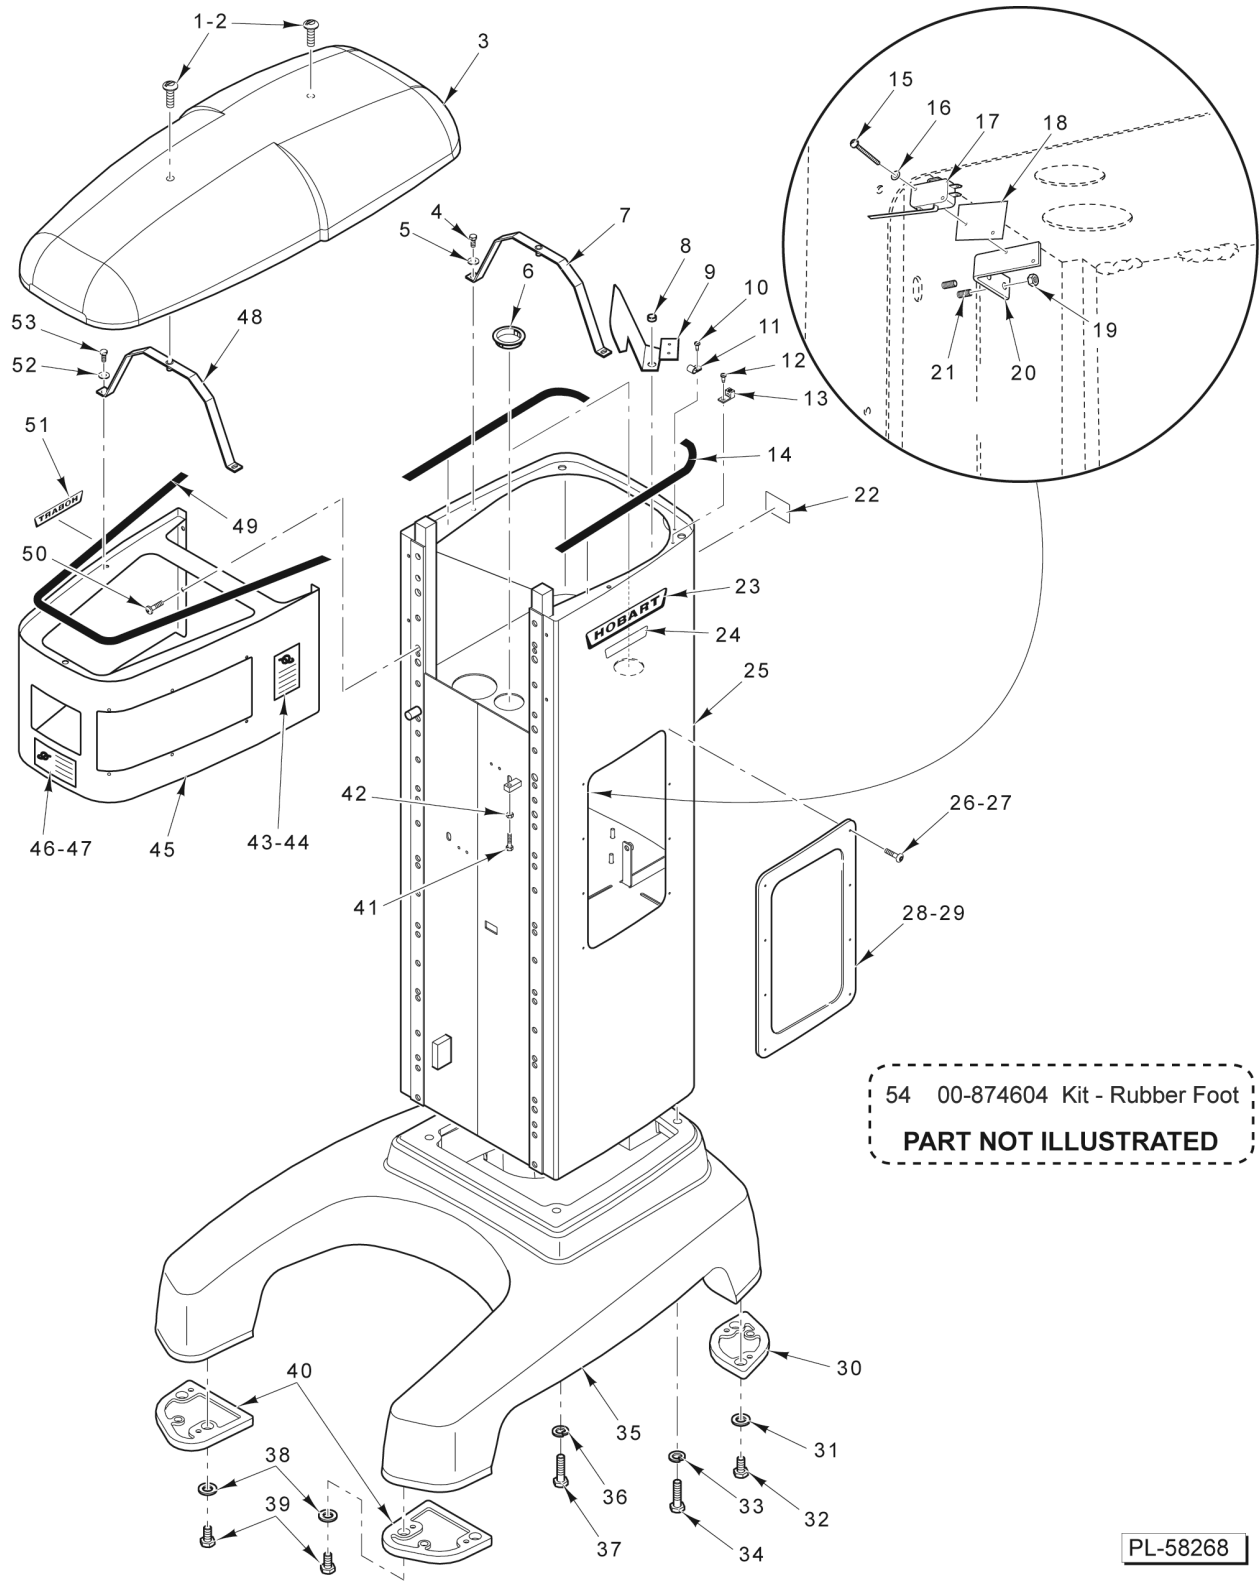

ATTACHMENT HUB

ATTACHMENT HUB

ILLUS.	PART NO.	NAME OF PART	AMT.
PL-59902			
1	00-917221	Plug - Attachment.....	1
2	SC-079-04	Mach. Screw 8-32 x 3/4 Phil. Oval Hd. (SST).....	4
3	SC-128-85	Mach. Screw 8-32 x 3/4 Tx. Flat Hd. (SST) (ML-141069).....	4
4	00-917222	Panel - Front.....	1
5	00-875813	Seal - Front Cover.....	1
6	OR-001-09	O-Ring.....	1
7	SD-036-13	Self-Tapping Screw 1/4-20 x 1-1/4 Hex Washer Hd., Type T.....	4
8	WL-003-38	Lockwasher 1/4 Helical.....	4
9	00-874290-00005	Hub - Attachment.....	1
10	00-108197-00001	Thumb Screw 1-1/4.....	1
11	BN-002-06	Bearing - Needle.....	2
12	BB-013-03	Ball Bearing - Nice #618.....	1
13	00-061920-00001	Washer - Thrust (0.076 Thk.).....	AR
14	00-061920-00002	Washer - Thrust (0.079 Thk.).....	AR
15	00-061920-00003	Washer - Thrust (0.082 Thk.).....	AR
16	00-061920-00004	Washer - Thrust (0.085 Thk.).....	AR
17	00-061920-00005	Washer - Thrust (0.088 Thk.).....	AR
18	00-061920-00006	Washer - Thrust (0.091 Thk.).....	AR
19	00-061920-00007	Washer - Thrust (0.094 Thk.).....	AR
20	00-061920-00008	Washer - Thrust (0.097 Thk.).....	AR
21	00-061920-00009	Washer - Thrust (0.100 Thk.).....	AR
22	00-061920-00010	Washer - Thrust (0.103 Thk.).....	AR
23	00-061920-00011	Washer - Thrust (0.106 Thk.).....	AR
24	00-874277	Pinion - Bevel (24T).....	1
25	WS-021-21	Washer 0.500 x 0.750 x 0.093 (Nylon).....	1
26	SC-041-42	Cap Screw 1/2-20 x 1 Hex Hd. (SST).....	1