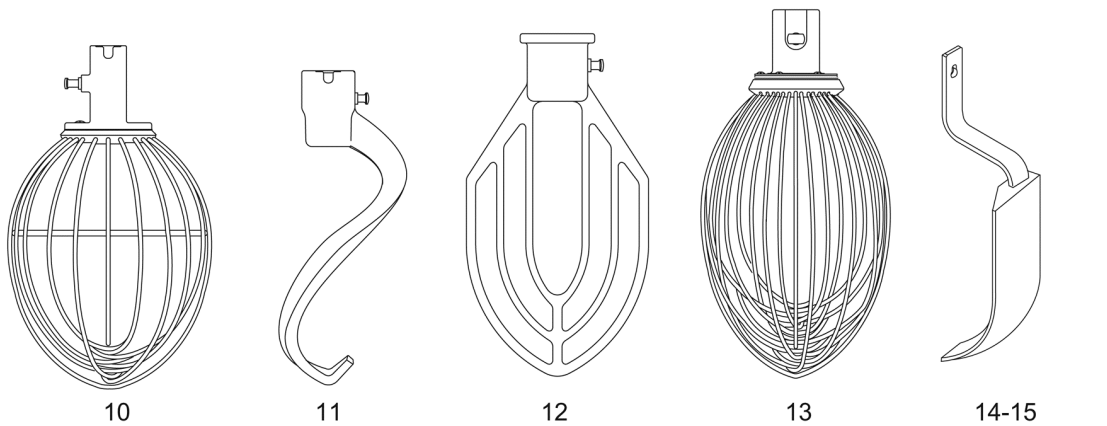

40-QUART AGITATORS

PL-59909

AGITATORS AND ACCESSORIES