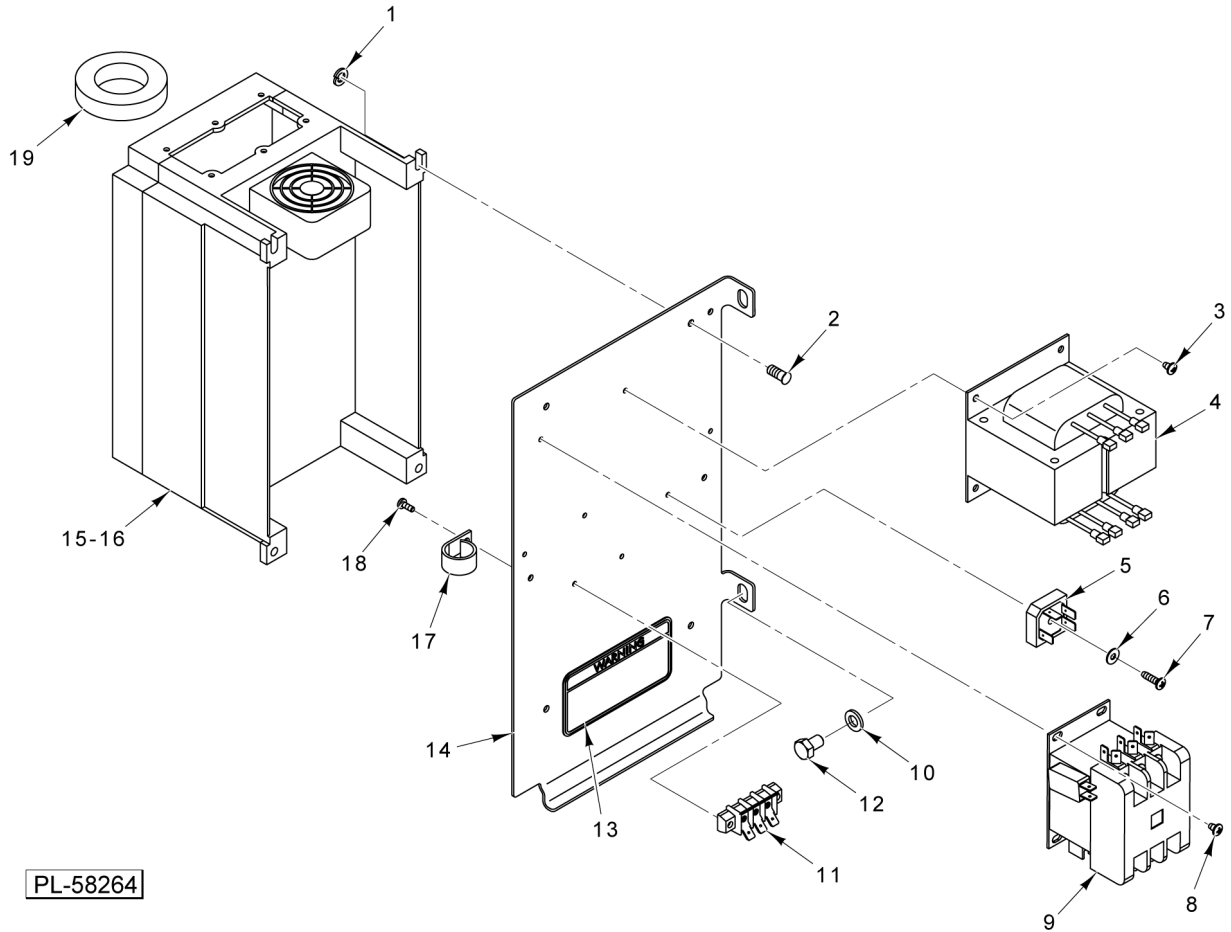

32 00-916668-00001 Cable - Timer

PART NOT ILLUSTRATED

CONTROL PANEL

CONTROL PANEL

ILLUS. PL-58259	PART NO.	NAME OF PART	AMT.
1	00-874338	Fastener - Self-Retaining.....	6
2	00-875814	Seal - Control Panel.....	1
3	00-917220	Panel - Control.....	1
4	SC-128-40	Mach. Screw 8-32 x 2 1/4 Phil. Oval Hd. (SST).....	2
5	00-874468	Extension - Screw (ML-134341).....	2
6	00-916231	Overlay (HL600) (Standard Timer).....	1
7	00-916232	Overlay (HL600) (Recipe Timer) (ML-134317).....	1
8	00-875568	Overlay (HL661) (ML-134342).....	1
9	00-875569	Overlay (HL662) (ML-134318).....	1
10	00-087711-330-1	Switch - Rocker.....	1
11	00-937533	Switch Cover.....	1
12	00-875724	Knob - Timer.....	1
13	00-874630	Knob - Speed Selector.....	1
14	SC-128-39	Mach. Screw 8-32 x 1 1/2 Phil. Oval Hd. (SST).....	4
15	SC-128-84	Mach. Screw 8-32 x 1 1/2 Tx. Flat Hd. (SST) (ML-134341).....	6
16	00-875451	Label (Mix/Stop).....	1
17	00-478752-00002	Switch - Operator (Stop).....	1
18	00-478751-00001	Cap - Round Push Button (Extended).....	1
19	00-087711-322-4	Block - Contact (Stop).....	1
20	00-478752-00001	Switch - Operator (Start).....	1
21	00-478753-00001	Cap - Push Button (Start).....	1
22	00-087711-322-3	Block - Contact (Start).....	1
23	00-874631	Potentiometer Assy. (Speed Selector).....	1
24	00-875723	Encoder Assy. (Time Selector).....	1
25	00-916818	Interface - Circuit Board Assy.....	1
26	00-916063	Bumper - Adhesive.....	2
27	SD-038-49	Self-Tapping Screw 6-32 x 1/2 Hex Washer Hd., Type RL.....	2
28	SD-039-23	Self-Tapping Screw 6-32 x 1/4 Hex Washer Hd., Type RL.....	6
29	00-916061	Block - Interface Mounting.....	1
30	00-916659	PCB Assy. (Recipe Timer) (ML-134317).....	1
31	00-916658	PCB Assy. (Standard Timer).....	1
32	00-916668-00001	Cable - Timer.....	1