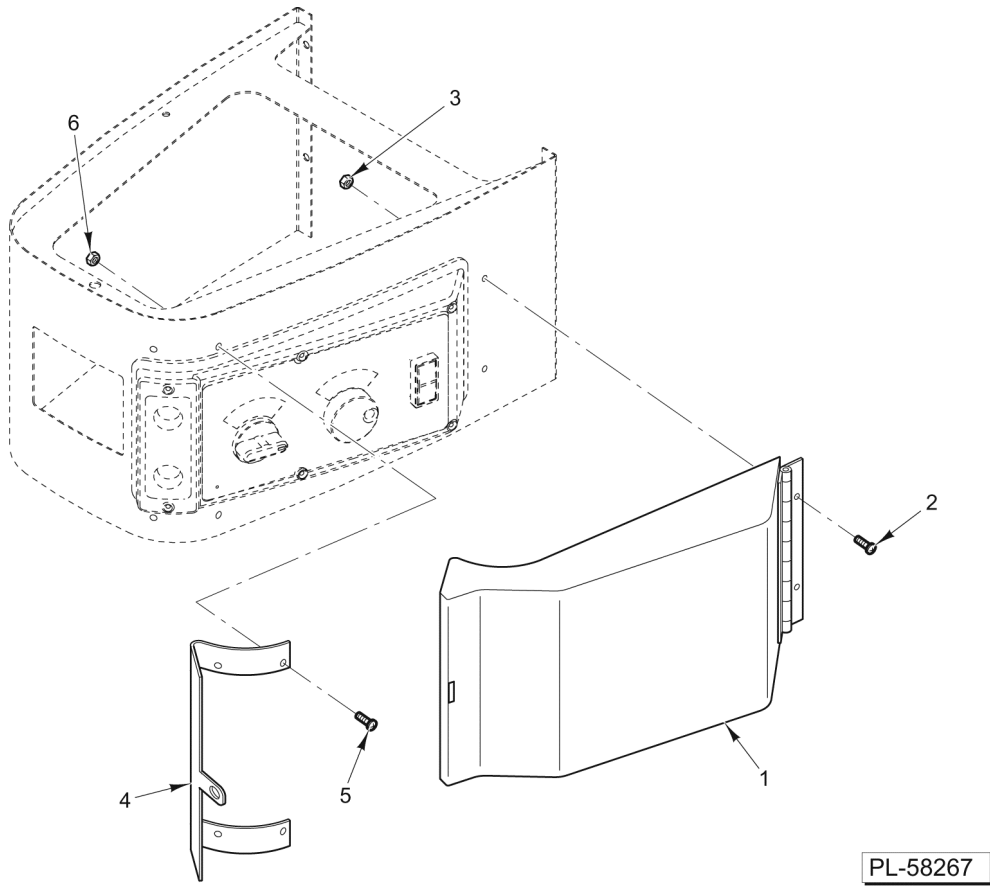

PL-58267

CONTROL PANEL COVER (ML-134341)

CONTROL PANEL COVER (ML-134341)

ILLUS.	PART NO.	NAME OF PART	AMT.
PL-58267			
1	00-874526	Cover Assy.....	1
2	SC-128-74	Mach. Screw 1/4-20 x 5/8 Tx. Button Hd. (SST).....	2
3	NS-038-04	Lock Nut 1/4-20 Hex.....	2
4	00-874530	Hasp.....	1
5	SC-128-74	Mach. Screw 1/4-20 x 5/8 Tx. Button Hd. (SST).....	4
6	NS-038-04	Lock Nut 1/4-20 Hex.....	4