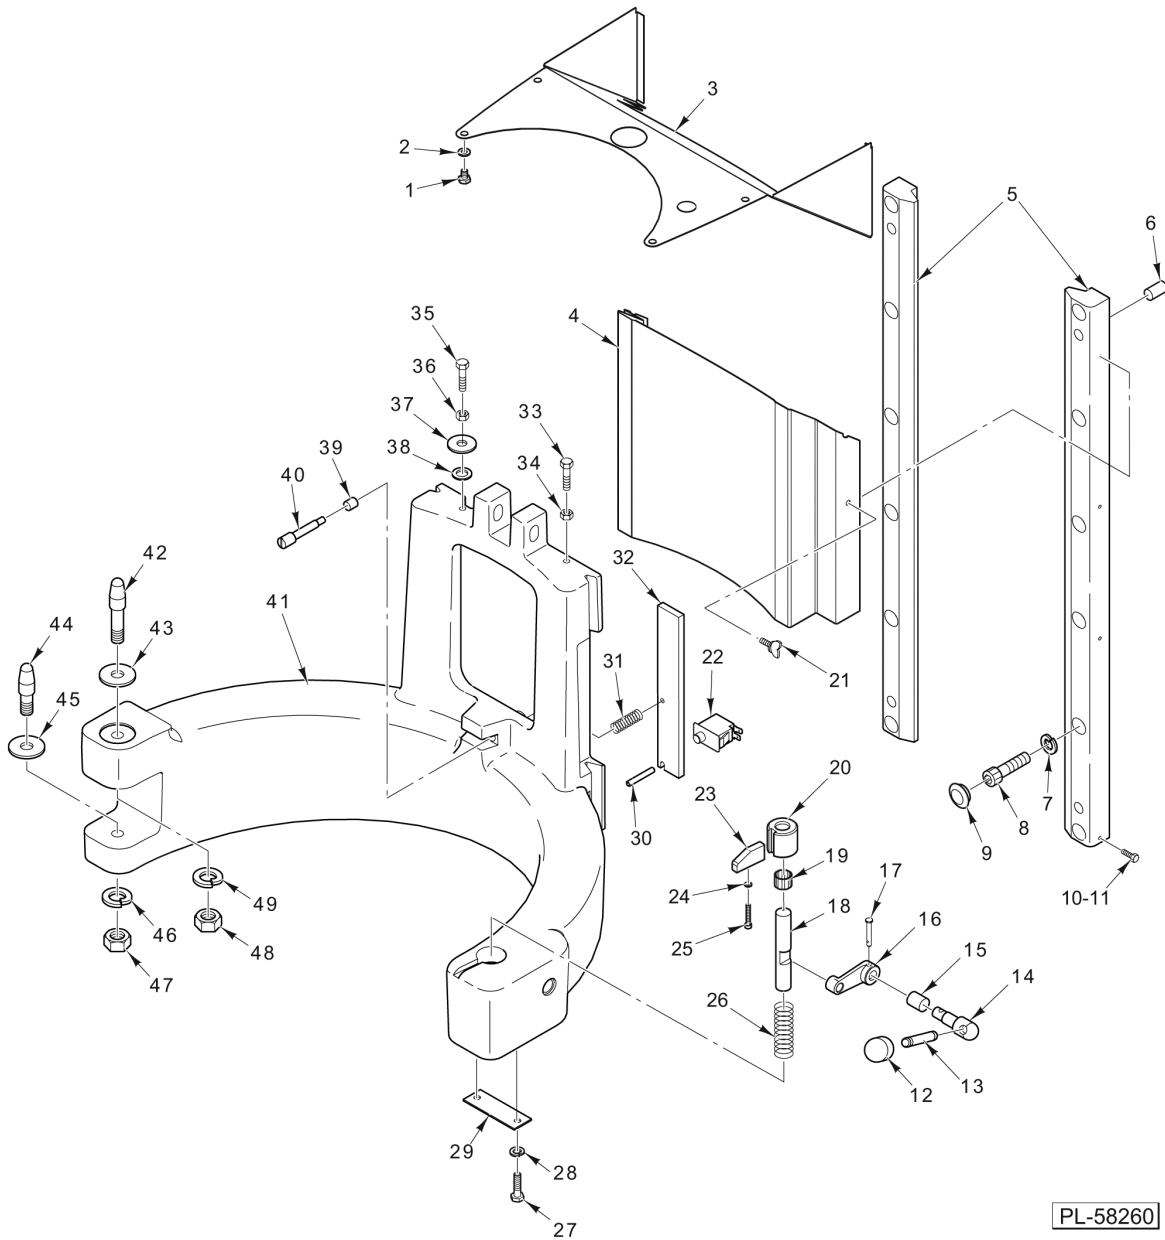

BOWL SUPPORT

BOWL SUPPORT

ILLUS.	PART NO.	NAME OF PART	AMT.
1	SC-062-20	Cap Screw 1/4-20 x 3/8 Hex Hd.....	4
2	WL-003-38	Lockwasher 1/4 Helical.....	4
3	00-916378	Cover - Upper Apron.....	1
4	00-916379	Apron - Lower.....	1
5	00-873885	Slideway.....	2
6	00-011800-00264	Dowel.....	2
7	WL-004-02	Lockwasher 3/8 Helical.....	12
8	SC-092-62	Cap Screw 3/8-16 x 1 1/2 Hex Soc. Hd.....	12
9	PB-004-90	Cap.....	12
10	SC-128-48	Mach. Screw 10-24 x 1/4 Hex Hd.....	6
11	SC-128-69	Mach. Screw 10-24 x 3/8 Tx. Button Hd. (ML-134341).....	8
12	00-875356	Handle - Lift Lever.....	1
13	00-874197	Shaft - Bowl Pin Handle.....	1
14	00-874220	Handle - Bowl Pin.....	1
15	00-874138	Bushing - Bowl Pin Cam.....	1
16	00-874218	Clevis - Bowl Lock.....	1
17	00-874388	Detent - Clevis Pin.....	1
18	00-874219	Pin - Bowl (RH).....	1
19	00-874499	Bushing - Bowl Lock Pin.....	2
20	00-874506	Button - Rest Bowl.....	1
21	00-070641-00009	Thumb Screw (All Except ML-134341).....	2
22	00-087711-00338	Switch - Panel Front.....	1
23	00-874113	Ramp - Wear.....	1
24	WL-003-12	Washer.....	1
25	SC-040-92	Cap Screw 8-32 x 1 Hex Socket Hd.....	1
26	00-874198	Spring - Bowl Pin.....	1
27	SC-036-14	Cap Screw 1/4-20 x 1/2 Hex Hd.....	2
28	WL-003-38	Lockwasher 1/4 Helical.....	2
29	00-874199	Strap - Spring Retaining.....	1
30	RP-005-12	Roll Pin 0.187 x 1.250 Lg.....	1
31	00-874496	Spring - Pushplate.....	1
32	00-874464	Plate - Push.....	1
33	SC-041-13	Cap Screw 5/16-18 x 1 Hex Hd. (SST).....	1
34	NS-013-14	Nut 5/16-18 Hex.....	1
35	SC-041-13	Cap Screw 5/16-18 x 1 Hex Hd. (SST).....	1
36	NS-013-14	Nut 5/16-18 Hex.....	1
37	WS-005-33	Washer (SST).....	1
38	WS-006-36	Washer.....	3
39	00-874492	Bushing - Bowl-In.....	1
40	00-874458	Plunger - Bowl-In.....	1
41	00-873844-00003	Yoke.....	1
42	00-873845	Pin - Bowl.....	1
43	00-874084	Bushing - Bowl Support.....	1
44	00-873846	Pin - Bowl.....	1
45	00-874084	Bushing - Bowl Support.....	1
46	WL-004-12	Lockwasher 1/2 Helical.....	1
47	NS-013-30	Nut 1/2-13 Hex.....	1
48	NS-013-30	Nut 1/2-13 Hex.....	1
49	WL-004-12	Lockwasher 1/2 Helical.....	1
	00-874139-00002	Bowl Lock Handle Assy. (Welded) (ML-134341).....	1