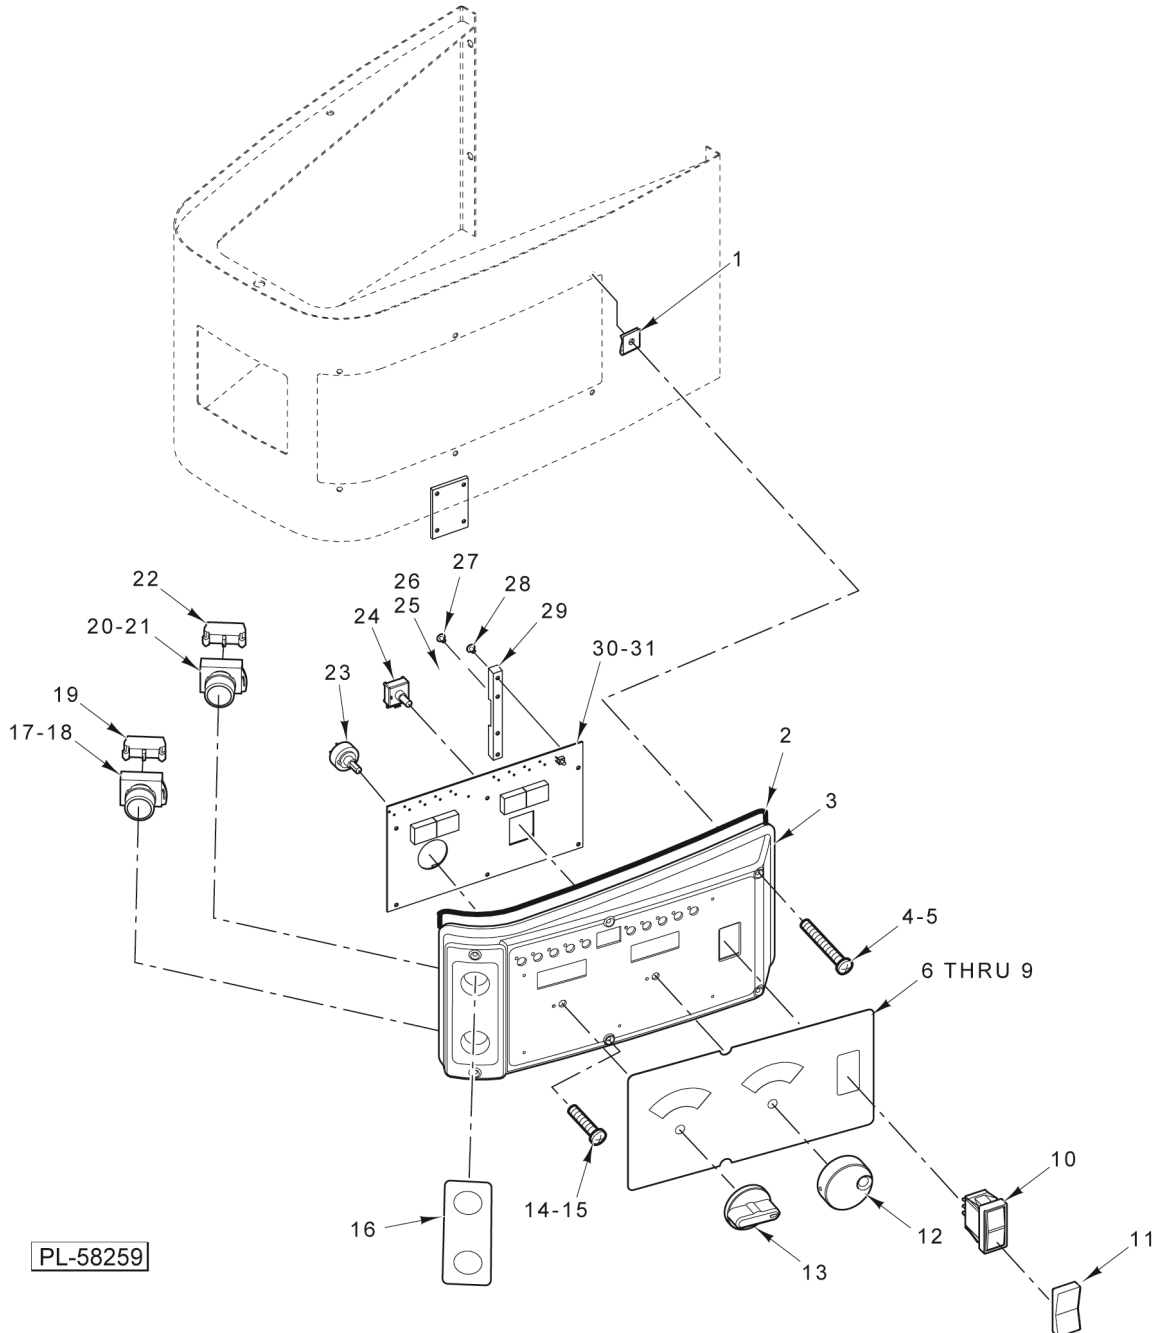

32 00-916668-00001 Cable - Timer

PART NOT ILLUSTRATED

CONTROL PANEL

CONTROL PANEL

ILLUS. PL-58259	PART NO.	NAME OF PART	AMT.
1	00-874338	Fastener - Self-Retaining.....	6
2	00-875814	Seal - Control Panel.....	1
3	00-917220	Panel - Control.....	1
4	SC-128-40	Mach. Screw 8-32 x 2 1/4 Phil. Oval Hd. (SST).....	2
5	00-874468	Extension - Screw (ML-134341).....	2
6	00-916231	Overlay (HL600) (Standard Timer).....	1
7	00-916232	Overlay (HL600) (Recipe Timer) (ML-134317).....	1
8	00-875568	Overlay (HL661) (ML-134342).....	1
9	00-875569	Overlay (HL662) (ML-134318).....	1
10	00-087711-330-1	Switch - Rocker.....	1
11	00-937533	Switch Cover.....	1
12	00-875724	Knob - Timer.....	1
13	00-874630	Knob - Speed Selector.....	1
14	SC-128-39	Mach. Screw 8-32 x 1 1/2 Phil. Oval Hd. (SST).....	4
15	SC-128-84	Mach. Screw 8-32 x 1 1/2 Tx. Flat Hd. (SST) (ML-134341).....	6
16	00-875451	Label (Mix/Stop).....	1
17	00-478752-00002	Switch - Operator (Stop).....	1
18	00-478751-00001	Cap - Round Push Button (Extended).....	1
19	00-087711-322-4	Block - Contact (Stop).....	1
20	00-478752-00001	Switch - Operator (Start).....	1
21	00-478753-00001	Cap - Push Button (Start).....	1
22	00-087711-322-3	Block - Contact (Start).....	1
23	00-874631	Potentiometer Assy. (Speed Selector).....	1
24	00-875723	Encoder Assy. (Time Selector).....	1
25	00-916818	Interface - Circuit Board Assy.....	1
26	00-916063	Bumper - Adhesive.....	2
27	SD-038-49	Self-Tapping Screw 6-32 x 1/2 Hex Washer Hd., Type RL.....	2
28	SD-039-23	Self-Tapping Screw 6-32 x 1/4 Hex Washer Hd., Type RL.....	6
29	00-916061	Block - Interface Mounting.....	1
30	00-916659	PCB Assy. (Recipe Timer) (ML-134317).....	1
31	00-916658	PCB Assy. (Standard Timer).....	1
32	00-916668-00001	Cable - Timer.....	1