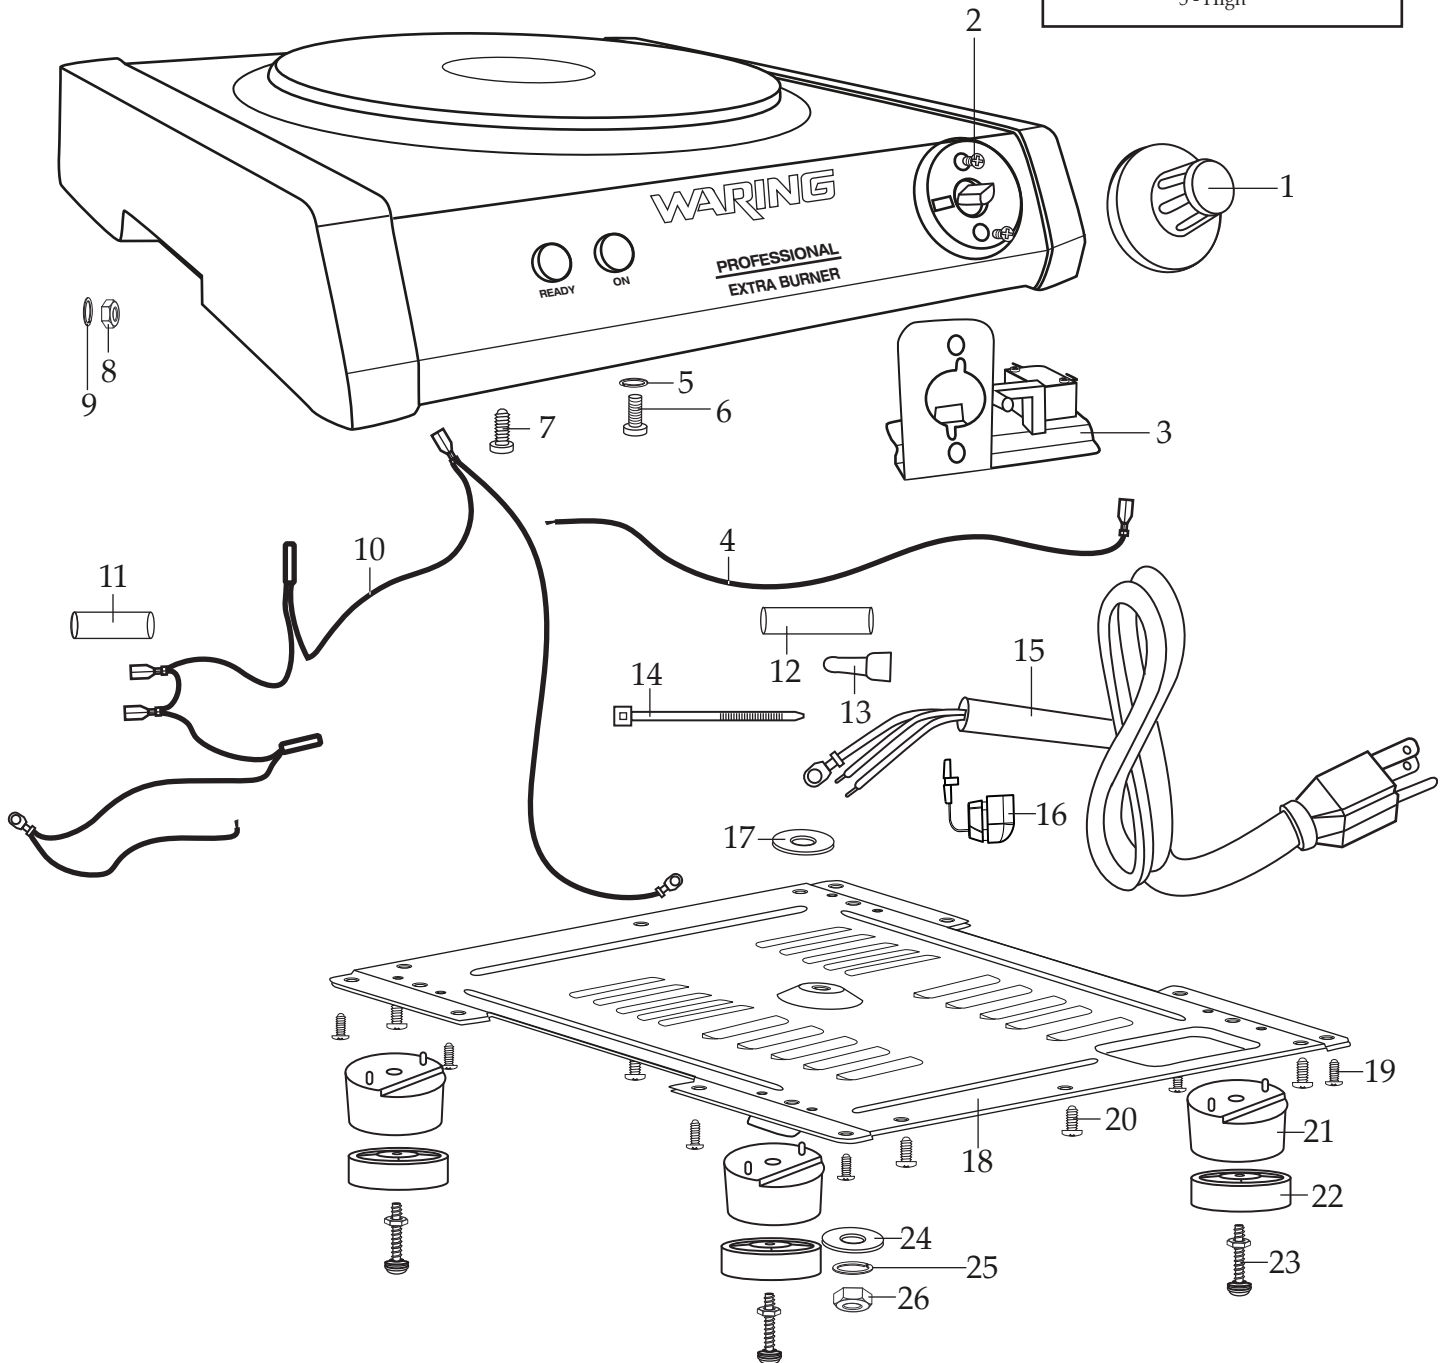

WARING
COMMERCIAL

WEB300
Extra Burner

031097
WEB300 Base Unit

Unit Information

WEB300 - 60Hz - 1300 Watts

Temperature Settings

- 1 - Low
- 2 - Low / Medium
- 3 - Medium
- 4 - Medium / High
- 5 - High

Illustration #	Part #	Description
1	031098	Knob
2	031099	Screw 2 Req.'d
3	031100	Bracket with Micro Switch
4	031102	Lead / red 17"
5	031118	Spring Washer / red lead to heating element
6	031117	Screw / red lead to heating element
7	031119	Screw / black lead to heating element
8	031115	Nut / ground lead
9	031116	Spring Washer / ground lead
10	031101	Lead Set /7 leads
11	031114	Connector Sleeve 2 Req.'d
12	031113	Lead Sleeve 4 Req.'d
13	012409	Crimp Connector 2 Req.'d
14	013791	Wire Ties 7 Req.'d
15	031104	Cord
16	031103	Strain Relief
17	031112	Washer /center shaft
18	031105	Bottom Plate
19	031108	Screw 8 Req.'d
20	031109	Screw 6 Req.'d
21	031120	Plastic Feet 4 Req.'d
22	031106	Rubber Feet 4 Req.'d
23	031107	Screw & Washer Set 4 Req.'d (screw, 3 washers, 1 spring washer and 1 nut)
24	030112	Washer /center shaft
25	031111	Spring Washer /center shaft
26	031110	Nut /center shaft