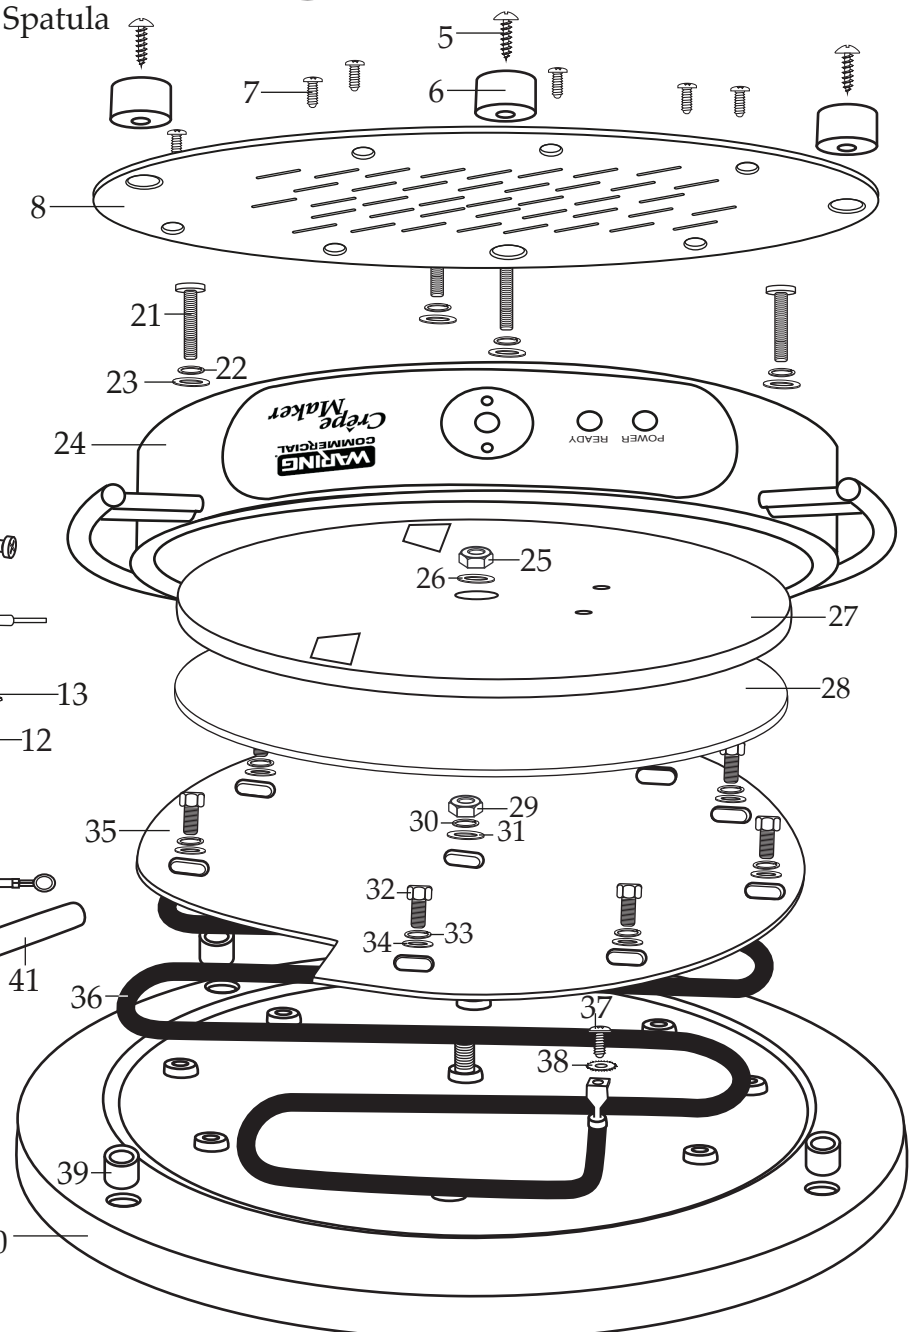

Season Before First Use This Process

Will Take About 1 - 1 1/2 Hours

570°F Adjustable Thermostat

**032153**  
WSC160 Unit

**032154**  
WSC160C Unit

**032156**  
Batter Spreader

**032155**  
Crepe Spatula

<b>Illustration #</b>	<b>Part #</b>	<b>Description</b>
1	032130	Control Knob
2	028627	Set Screw
3	029941	Power Light / red
4	030515	Ready Light / green
5	028623	Foot Screw 4 Req.'d
6	028622	Foot 4 Req.'d
7	030006	Screw 6 Req.'d
8	032131	Bottom Plate
9	029943	Screw / thermostat 2 Req.'d
10	032132	Washer / thermostat 4 Req.'d
11	032133	Thermostat
12	030006	Screw 2 Req.'d
13	032134	Bracket / thermostat
14	013731	Wire Tie 4 Req.'d
15	032135	Thermal Cut-off
16	030075	Screw 2 Req.'d
17	030076	Lock Washer 2 Req.'d
18	029998	Nut 2 Req.'d
19	032136	Spring Washer 2 Req.'d
20	029997	Washer 2 Req.'d
21	032137	Screw 4 Req.'d
22	032138	Spring Washer 4 Req.'d
23	032139	Washer 4 Req.'d
24	032140	Outer Base Shell with Handles
25	029980	Hex Nut
26	029951	Washer
27	032141	Insulation Cover
28	032142	Insulation
29	029980	Hex Nut

<b>Illustration #</b>	<b>Part #</b>	<b>Description</b>
30	032144	Spring Washer
31	029951	Washer
32	029962	Bolt 6 Req.'d
33	029963	Spring Washer 6 Req.'d
34	029964	Washer 6 Req.'d
35	032143	Element Plate
36	032145	Heating Element
37	029958	Screw 2 Req.'d
38	029959	Lock Washer 2 Req.'d
39	032146	Spacer 4 Req.'d
40	032159	Grill Plate
41	030525	Rubber Sleeve 2 Req.'d
42	030533	Housing Lead Protector
43	032147	Lead / red 2 Req.'d (thermostat to thermal cut-off & element)
	032151	Lead / white (red power light to ceramic seal)
44	032148	Lead / black (element to ceramic seal)
44a	032150	Lead / double white (thermostat to ready light and power light)
	032149	Lead / white (thermostat to ready light)
45	030534	Nut / ground
46	030536	Lock Washer / ground
47	032152	Cord Set
48	030518	Strain Relief
49	030535	Nut / ceramic seal
50	030536	Lock Washer / ceramic seal 3 Req.'d