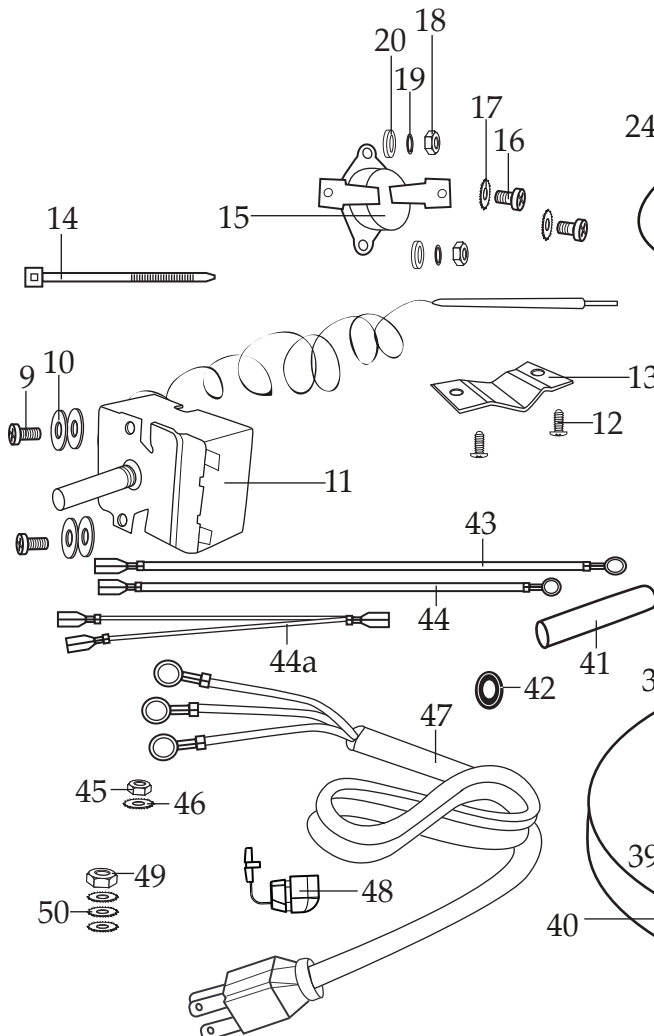

Season Before First Use This Process

Will Take About 1 - 1 1/2 Hours

570°F Adjustable Thermostat

**032153**  
WSC160 Unit

**032154**  
WSC160C Unit

**032156**  
Batter Spreader

**032155**  
Crepe Spatula

<b>Illustration #</b>	<b>Part #</b>	<b>Description</b>
1	032130	Control Knob
2	028627	Set Screw
3	029941	Power Light / red
4	030515	Ready Light / green
5	028623	Foot Screw 4 Req.'d
6	028622	Foot 4 Req.'d
7	030006	Screw 6 Req.'d
8	032131	Bottom Plate
9	029943	Screw / thermostat 2 Req.'d
10	032132	Washer / thermostat 4 Req.'d
11	032133	Thermostat
12	030006	Screw 2 Req.'d
13	032134	Bracket / thermostat
14	013731	Wire Tie 4 Req.'d
15	032135	Thermal Cut-off
16	030075	Screw 2 Req.'d
17	030076	Lock Washer 2 Req.'d
18	029998	Nut 2 Req.'d
19	032136	Spring Washer 2 Req.'d
20	029997	Washer 2 Req.'d
21	032137	Screw 4 Req.'d
22	032138	Spring Washer 4 Req.'d
23	032139	Washer 4 Req.'d
24	032140	Outer Base Shell with Handles
25	029980	Hex Nut
26	029951	Washer
27	032141	Insulation Cover
28	032142	Insulation
29	029980	Hex Nut

<b>Illustration #</b>	<b>Part #</b>	<b>Description</b>
30	032144	Spring Washer
31	029951	Washer
32	029962	Bolt 6 Req.'d
33	029963	Spring Washer 6 Req.'d
34	029964	Washer 6 Req.'d
35	032143	Element Plate
36	032145	Heating Element
37	029958	Screw 2 Req.'d
38	029959	Lock Washer 2 Req.'d
39	032146	Spacer 4 Req.'d
40	032159	Grill Plate
41	030525	Rubber Sleeve 2 Req.'d
42	030533	Housing Lead Protector
43	032147	Lead / red 2 Req.'d (thermostat to thermal cut-off & element)
	032151	Lead / white (red power light to ceramic seal)
44	032148	Lead / black (element to ceramic seal)
44a	032150	Lead / double white (thermostat to ready light and power light)
	032149	Lead / white (thermostat to ready light)
45	030534	Nut / ground
46	030536	Lock Washer / ground
47	032152	Cord Set
48	030518	Strain Relief
49	030535	Nut / ceramic seal
50	030536	Lock Washer / ceramic seal 3 Req.'d