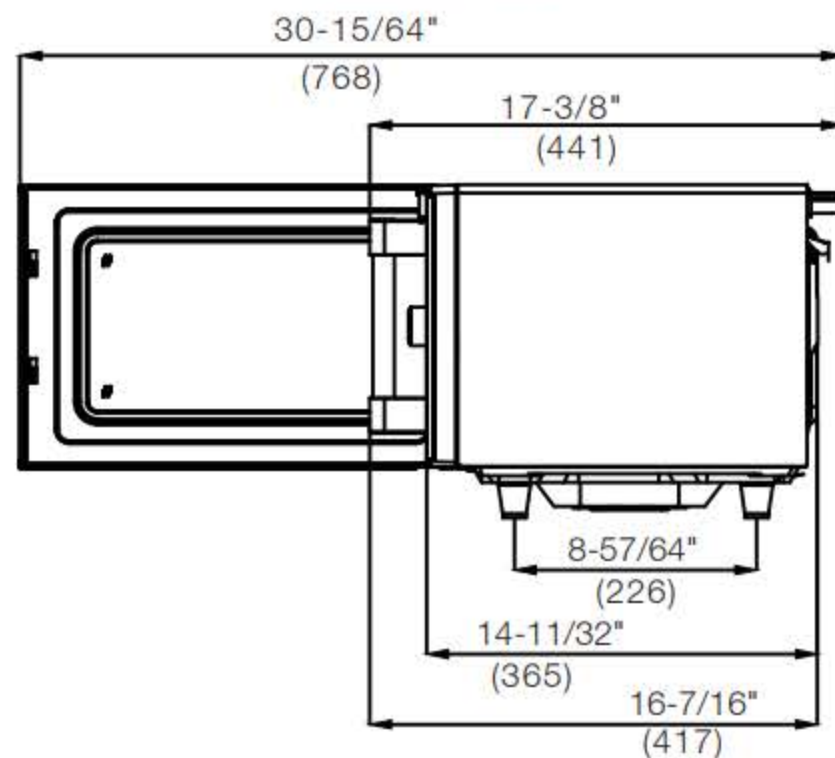

Installation Clearances

FRONT VIEW

SIDE VIEW
(DOOR OPEN)

BACK VIEW

Top: 11" (300), Sides: 3" (100), Back: 3" (100)