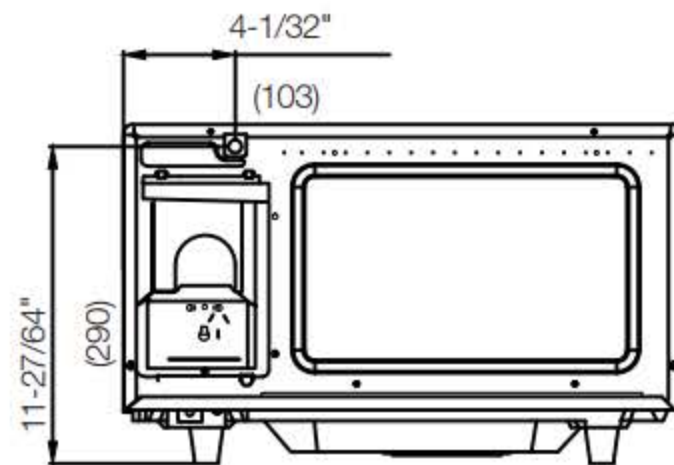

Installation Clearances

FRONT VIEW

SIDE VIEW
(DOOR OPEN)

BACK VIEW

Top: 11" (300), Sides: 3" (100), Back: 3" (100)