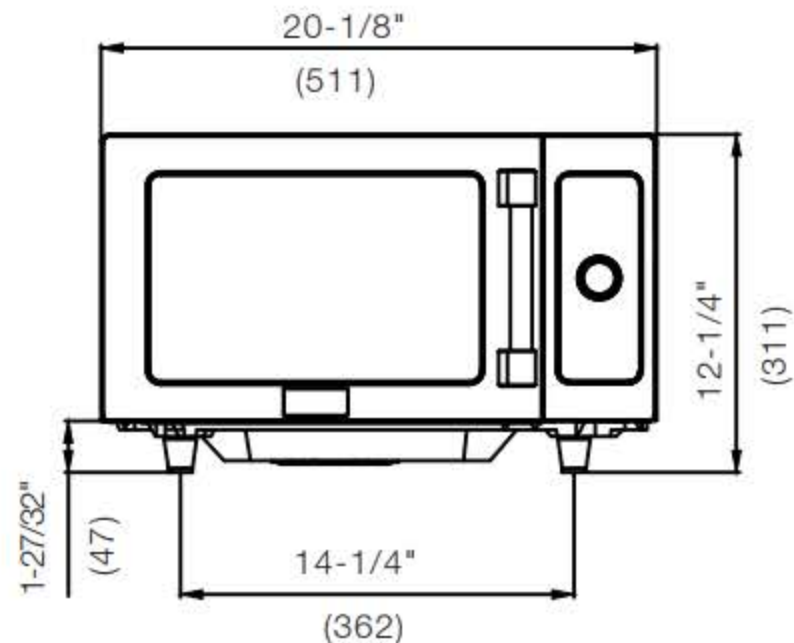

Installation Clearances

FRONT VIEW

SIDE VIEW
(DOOR OPEN)

BACK VIEW

Top: 11" (300), Sides: 3" (100), Back: 3" (100)