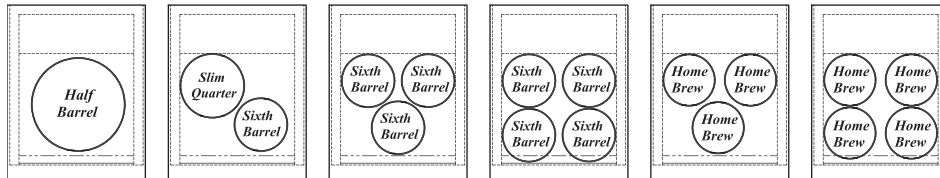

Beer Dispenser Model size of KEG

1KEG PLAN VIEW