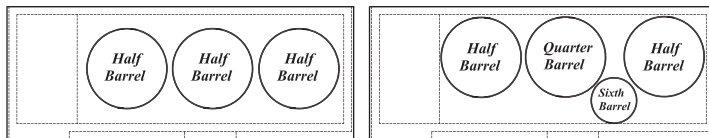

3KEG PLAN VIEW