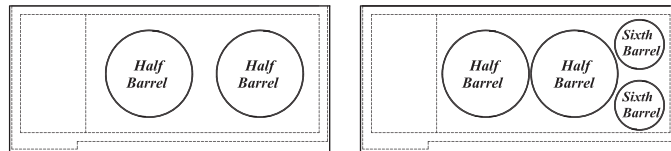

2KEG PLAN VIEW